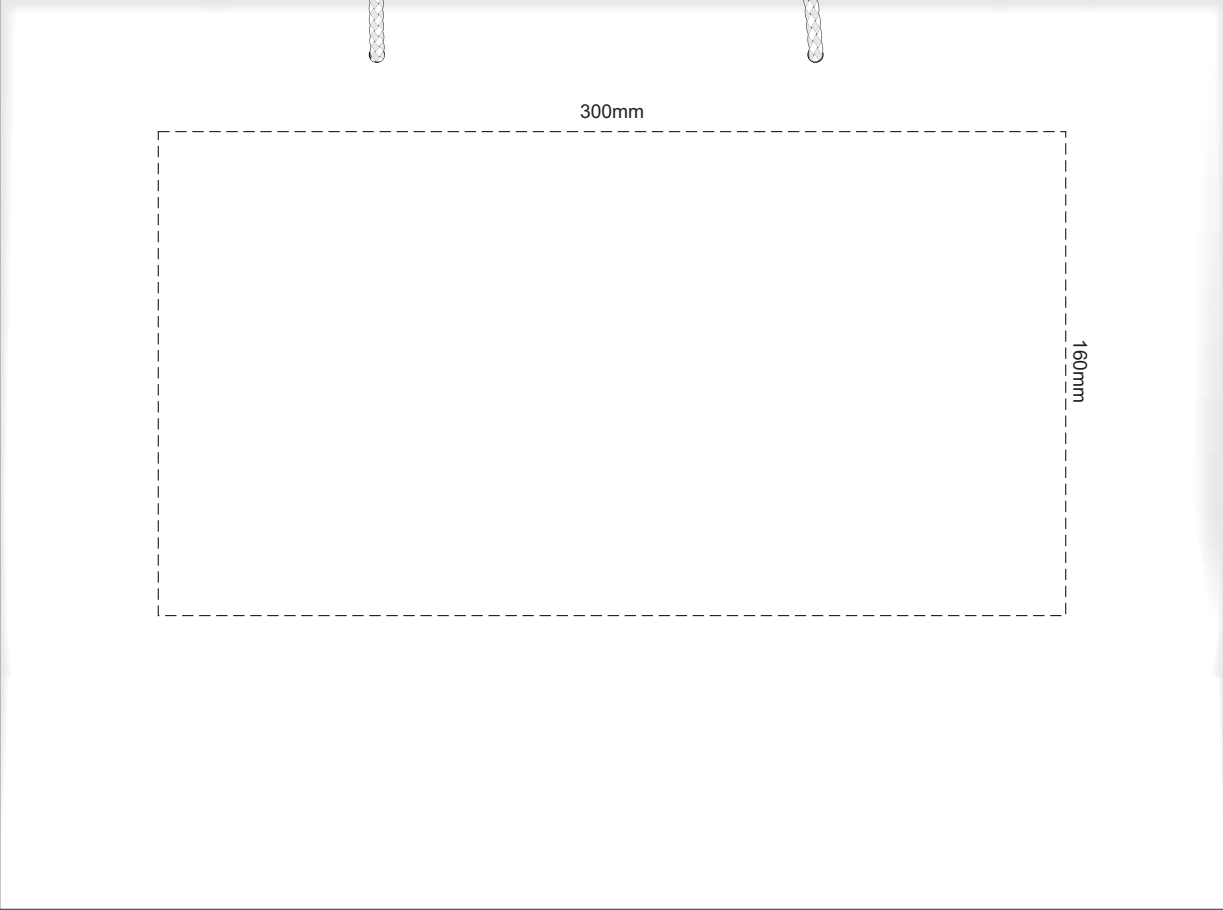

40% of Actual Size
Screen Print (one colour)

40% of Actual Size
Screen Print (one colour)

300mm

160mm