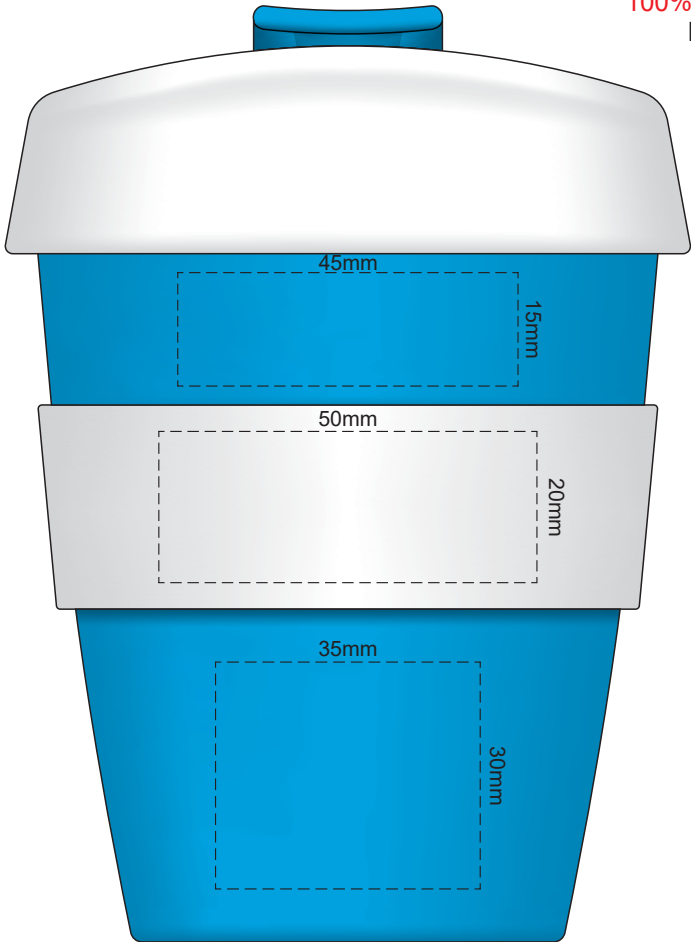

100% of Actual Size
Pad Print

Flip colour	Lid colour	Band colour	Cup colour
Grey	White	Grey	White
White	White	White	White
Orange	White	Yellow	Orange
Red	White	Red	Red
Green	White	Green	Green
Blue	White	Blue	Blue
Dark Blue	White	Dark Blue	Dark Blue
Purple	White	Purple	White
Black	White	Black	Black

100% of Actual Size
Pad Print

SIDE 1

SIDE 2

Flip colour	Lid colour	Band colour	Cup colour
Grey	White	Grey	White
White	White	White	White
Orange	White	Yellow	Orange
Red	White	Red	Red
Green	White	Green	Green
Blue	White	Blue	Blue
Dark Blue	White	Dark Blue	Dark Blue
Purple	White	Purple	Purple
Black	White	Black	Black
White	White	White	White

100% of Actual Size
Silicone Digital Print
Debossed

SIDE 1

SIDE 2

100% of Actual Size
Digital Packaging Print
FRONT

Artwork will be printed directly onto the product via CMYK printing (no white), colours will not be vibrant due to white ink not being available for this process.

GIFT BOX SLEEVE

60% of Actual Size
Digital Print
393mm

Blue Line = The SIGNIFICANT PRINT AREA
(Keep all critical images & text within this box)

Black Line = Maximum print area

Pink Line = Bleed off to here