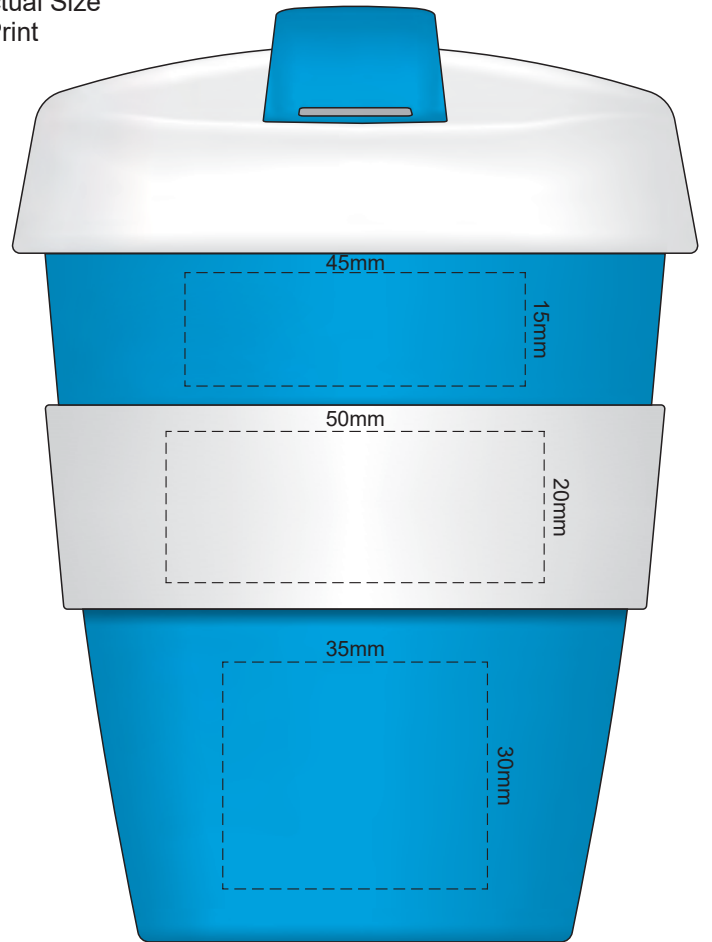

100% of Actual Size
Pad Print

Flip colour	Lid colour	Band colour	Cup colour
Grey	White	Grey	White
White	White	White	White
Orange	White	Yellow	Orange
Red	White	Red	Red
Green	White	Green	Green
Blue	White	Blue	Blue
Dark Blue	White	Dark Blue	Dark Blue
Purple	White	Purple	White
Black	White	Black	Black

100% of Actual Size
Pad Print

SIDE 1

SIDE 2

Flip colour	Lid colour	Band colour	Cup colour
Grey	White	Grey	White
White	White	White	White
Orange	White	Yellow	Orange
Red	White	Red	Red
Green	White	Green	Green
Blue	White	Blue	Blue
Dark Blue	White	Dark Blue	Dark Blue
Purple	White	Purple	Purple
Black	White	Black	Black
White	White	White	White

100% of Actual Size
Silicone Digital Print
Debossed

SIDE 1

SIDE 2

100% of Actual Size
Digital Packaging Print
FRONT

Artwork will be printed directly onto the product via CMYK printing (no white), colours will not be vibrant due to white ink not being available for this process.

GIFT BOX SLEEVE

60% of Actual Size
Digital Print
393mm

Blue Line = The SIGNIFICANT PRINT AREA
(Keep all critical images & text within this box)

Black Line = Maximum print area

Pink Line = Bleed off to here