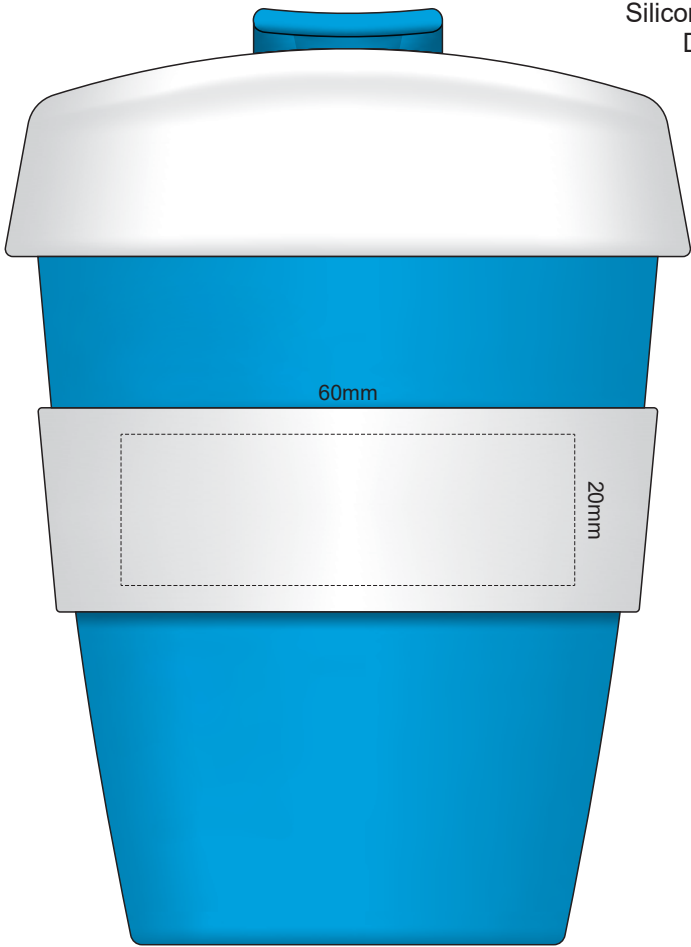

100% of Actual Size
Pad Print

Flip colour	Lid colour	Band colour	Cup colour
Grey	White	Grey	White
White	White	White	White
Orange	White	Yellow	Orange
Red	White	Red	Red
Green	White	Green	Green
Blue	White	Blue	Blue
Dark Blue	White	Dark Blue	Dark Blue
Purple	White	Purple	White
Black	White	Black	Black

100% of Actual Size
Pad Print

SIDE 1

SIDE 2

Flip colour	Lid colour	Band colour	Cup colour
Grey	White	Grey	White
White	White	White	White
Orange	White	Yellow	Orange
Red	White	Red	Red
Green	White	Green	Green
Blue	White	Blue	Blue
Dark Blue	White	Dark Blue	Dark Blue
Purple	White	Purple	Purple
Black	White	Black	Black
White	White	White	White

100% of Actual Size
Silicone Digital Print
Debossed

SIDE 1

SIDE 2

100% of Actual Size
Digital Packaging Print
FRONT

Artwork will be printed directly onto the product via CMYK printing (no white), colours will not be vibrant due to white ink not being available for this process.

GIFT BOX SLEEVE

60% of Actual Size
Digital Print
393mm

Blue Line = The SIGNIFICANT PRINT AREA
(Keep all critical images & text within this box)

Black Line = Maximum print area

Pink Line = Bleed off to here