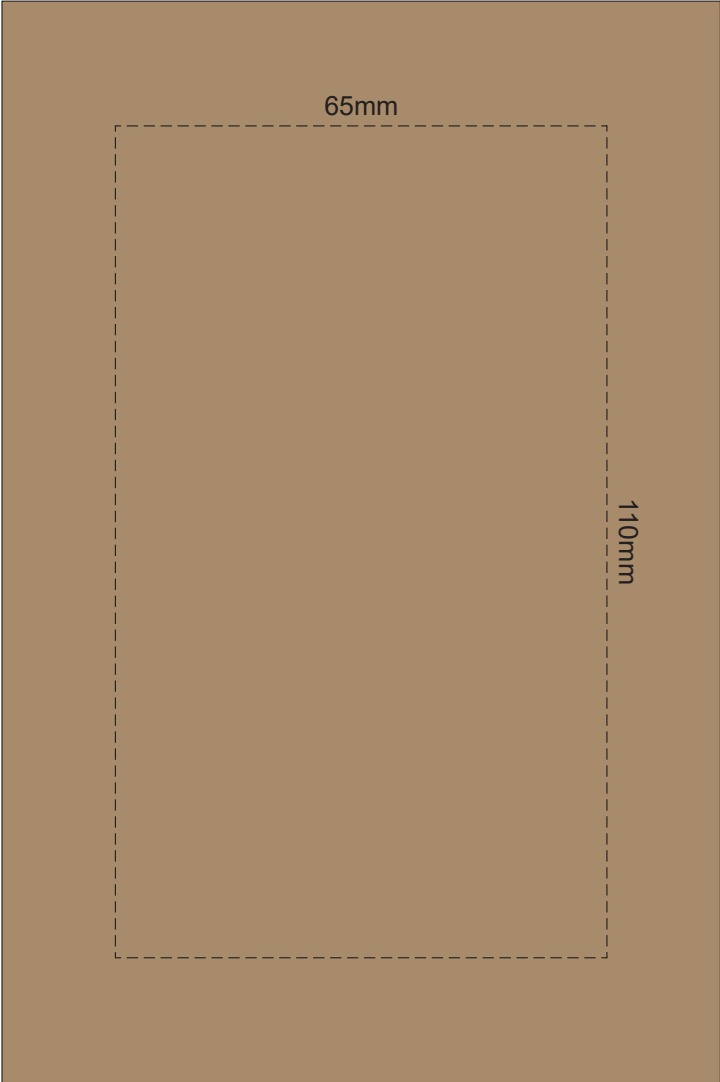

100% of Actual Size
Pad Print

Flip colour	Lid colour	Band colour	Cup colour
Grey	White	Grey	White
White	White	White	White
Orange	White	Yellow	Orange
Red	White	Red	Red
Green	White	Green	Green
Blue	White	Blue	Blue
Dark Blue	White	Dark Blue	Dark Blue
Purple	White	Purple	White
Black	White	Black	Black

100% of Actual Size
Pad Print

SIDE 1

SIDE 2

Flip colour	Lid colour	Band colour	Cup colour
Grey	White	Grey	White
White	White	White	White
Orange	White	Yellow	Orange
Red	White	Red	Red
Green	White	Green	Green
Blue	White	Blue	Blue
Dark Blue	White	Dark Blue	Dark Blue
Purple	White	Purple	Purple
Black	White	Black	Black
White	White	White	White

100% of Actual Size
Silicone Digital Print
Debossed

SIDE 1

SIDE 2

100% of Actual Size
Digital Packaging Print
FRONT

Artwork will be printed directly onto the product via CMYK printing (no white), colours will not be vibrant due to white ink not being available for this process.

GIFT BOX SLEEVE

60% of Actual Size
Digital Print
393mm

Blue Line = The SIGNIFICANT PRINT AREA
(Keep all critical images & text within this box)

Black Line = Maximum print area

Pink Line = Bleed off to here