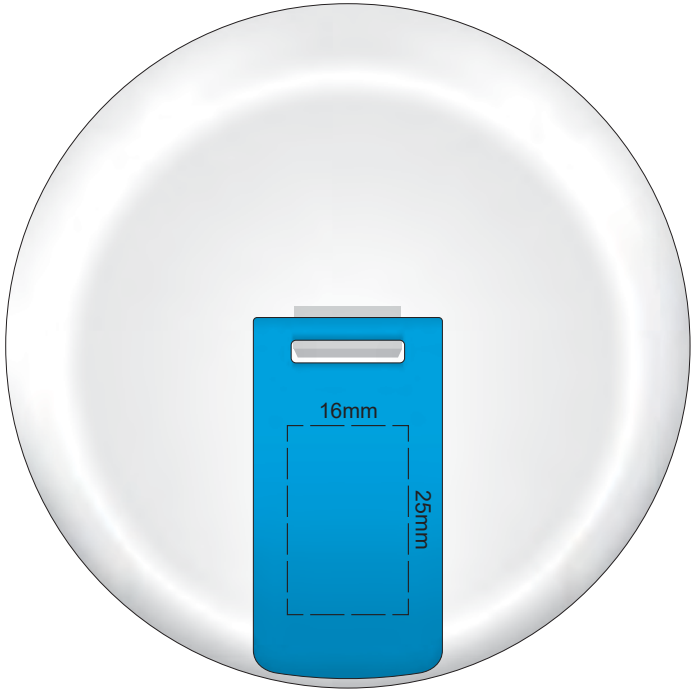

100% of Actual Size
Pad Print

Flip colour	Lid colour	Band colour	Cup colour
Grey	White	Grey	White
White	White	White	White
Orange	White	Yellow	Orange
Red	White	Red	Red
Green	White	Green	Green
Blue	White	Blue	Blue
Dark Blue	White	Dark Blue	Dark Blue
Purple	White	Purple	White
Black	White	Black	Black

100% of Actual Size
Pad Print

SIDE 1

SIDE 2

Flip colour	Lid colour	Band colour	Cup colour
Grey	White	Grey	White
White	White	White	White
Orange	White	Yellow	Orange
Red	White	Red	Red
Green	White	Green	Green
Blue	White	Blue	Blue
Dark Blue	White	Dark Blue	Dark Blue
Purple	White	Purple	Purple
Black	White	Black	Black
White	White	White	White

100% of Actual Size
Silicone Digital Print
Debossed

SIDE 1

SIDE 2

100% of Actual Size
Digital Packaging Print
FRONT

Artwork will be printed directly onto the product via CMYK printing (no white), colours will not be vibrant due to white ink not being available for this process.

GIFT BOX SLEEVE

60% of Actual Size
Digital Print
393mm

Blue Line = The SIGNIFICANT PRINT AREA
(Keep all critical images & text within this box)

Black Line = Maximum print area

Pink Line = Bleed off to here