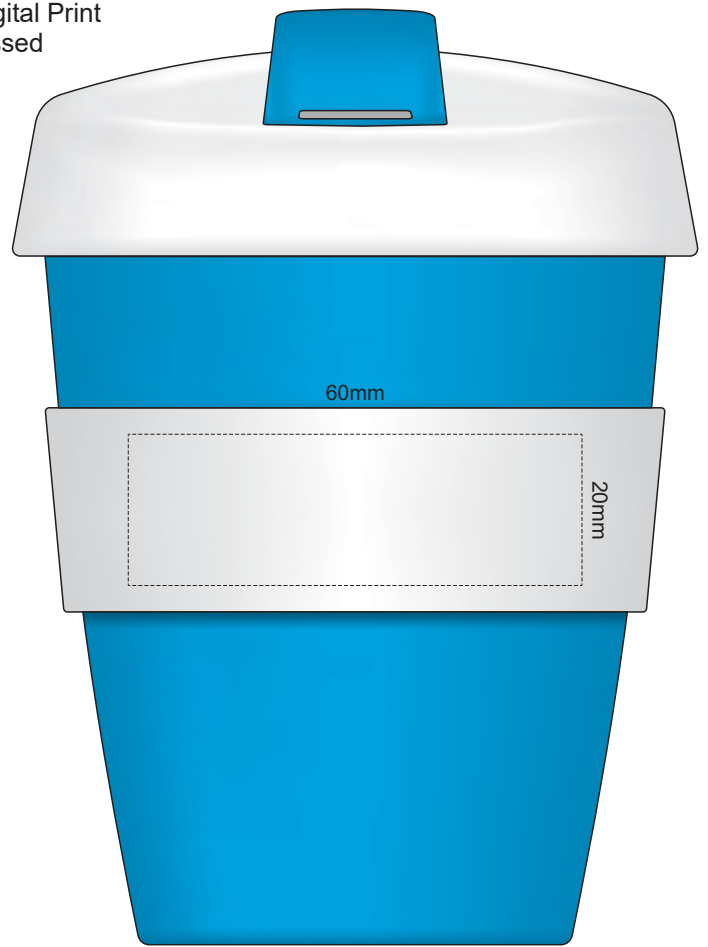

100% of Actual Size
Pad Print

Flip colour	Lid colour	Band colour	Cup colour
Grey	White	Grey	White
White	White	White	White
Orange	White	Yellow	Orange
Red	White	Red	Red
Green	White	Green	Green
Blue	White	Blue	Blue
Dark Blue	White	Dark Blue	Dark Blue
Purple	White	Purple	White
Black	White	Black	Black

100% of Actual Size
Pad Print

SIDE 1

SIDE 2

Flip colour	Lid colour	Band colour	Cup colour
Grey	White	Grey	White
White	White	White	White
Orange	White	Yellow	Orange
Red	White	Red	Red
Green	White	Green	Green
Blue	White	Blue	Blue
Dark Blue	White	Dark Blue	Dark Blue
Purple	White	Purple	Purple
Black	White	Black	Black
White	White	White	White

100% of Actual Size
Silicone Digital Print
Debossed

SIDE 1

SIDE 2

100% of Actual Size
Digital Packaging Print
FRONT

Artwork will be printed directly onto the product via CMYK printing (no white), colours will not be vibrant due to white ink not being available for this process.

GIFT BOX SLEEVE

60% of Actual Size
Digital Print
393mm

Blue Line = The SIGNIFICANT PRINT AREA
(Keep all critical images & text within this box)

Black Line = Maximum print area

Pink Line = Bleed off to here