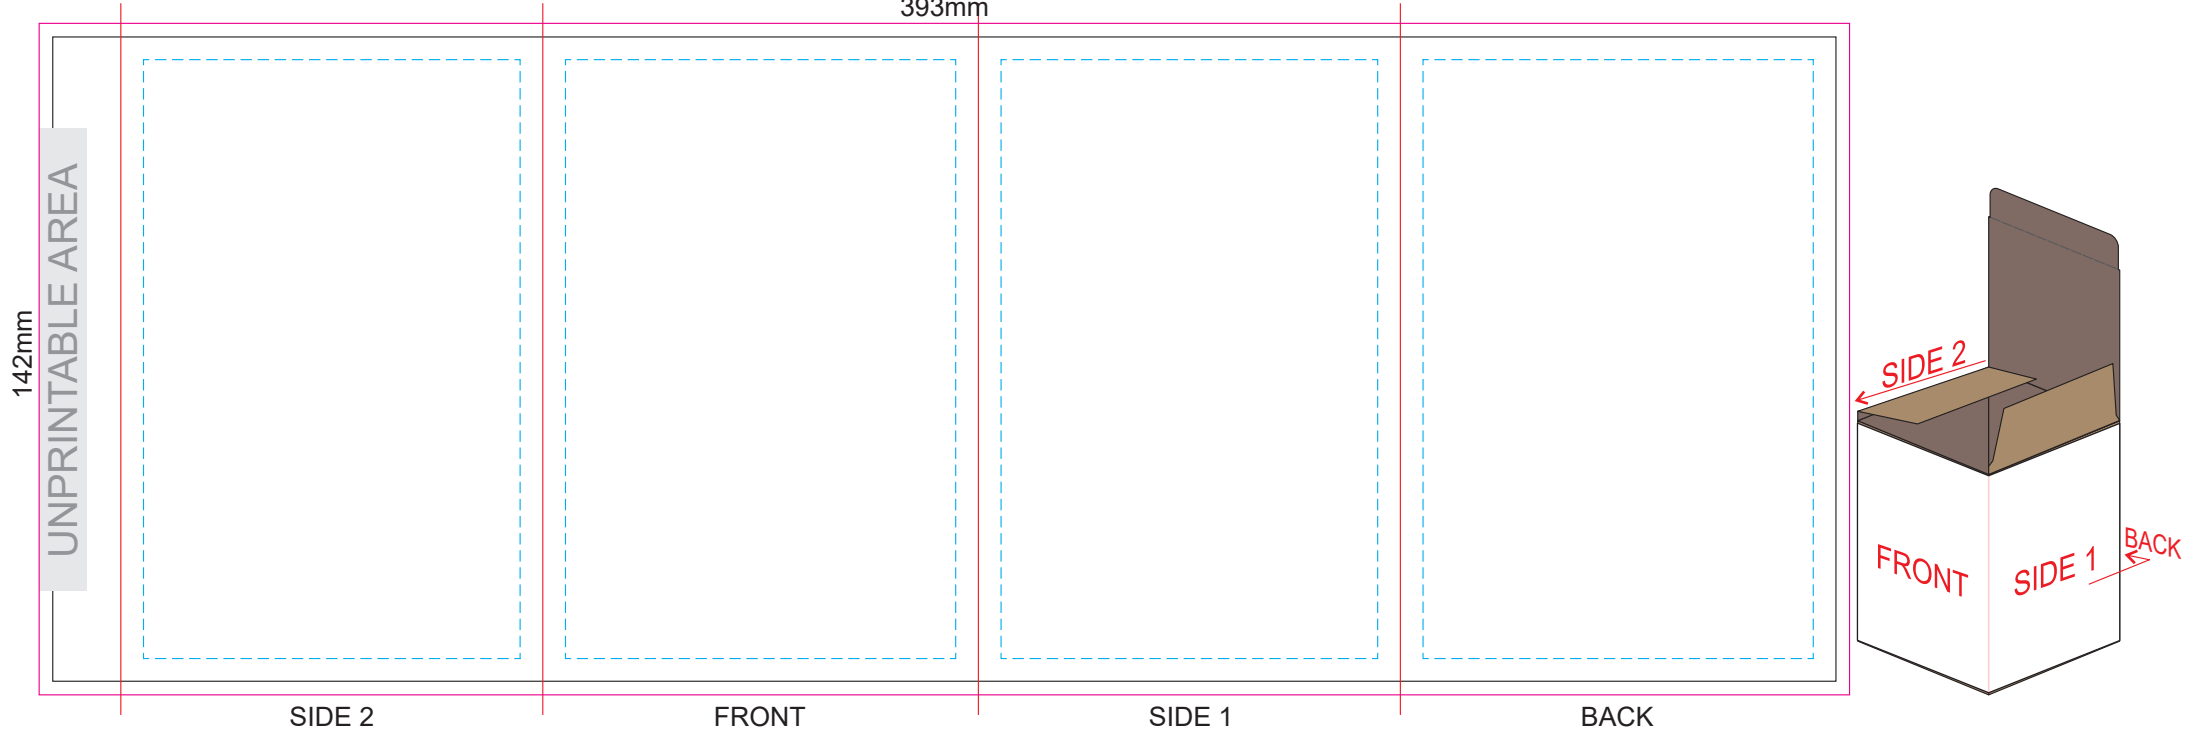

100% of Actual Size
Pad Print

SIDE 1

SIDE 2

Flip colour	Lid colour	Band colour	Cup colour
Grey	White	Grey	White
White	White	White	White
Orange	White	Yellow	Orange
Red	White	Red	Red
Green	White	Green	Green
Blue	White	Blue	Blue
Dark Blue	White	Dark Blue	Dark Blue
Purple	White	Purple	Purple
Black	White	Black	Black
White	White	White	White

100% of Actual Size
Silicone Digital Print
Debossed

SIDE 1

SIDE 2

100% of Actual Size
Digital Packaging Print
FRONT

Artwork will be printed directly onto the product via CMYK printing (no white), colours will not be vibrant due to white ink not being available for this process.

GIFT BOX SLEEVE

60% of Actual Size
Digital Print
393mm

Blue Line = The SIGNIFICANT PRINT AREA
(Keep all critical images & text within this box)

Black Line = Maximum print area

Pink Line = Bleed off to here

Red Line = Fold Line