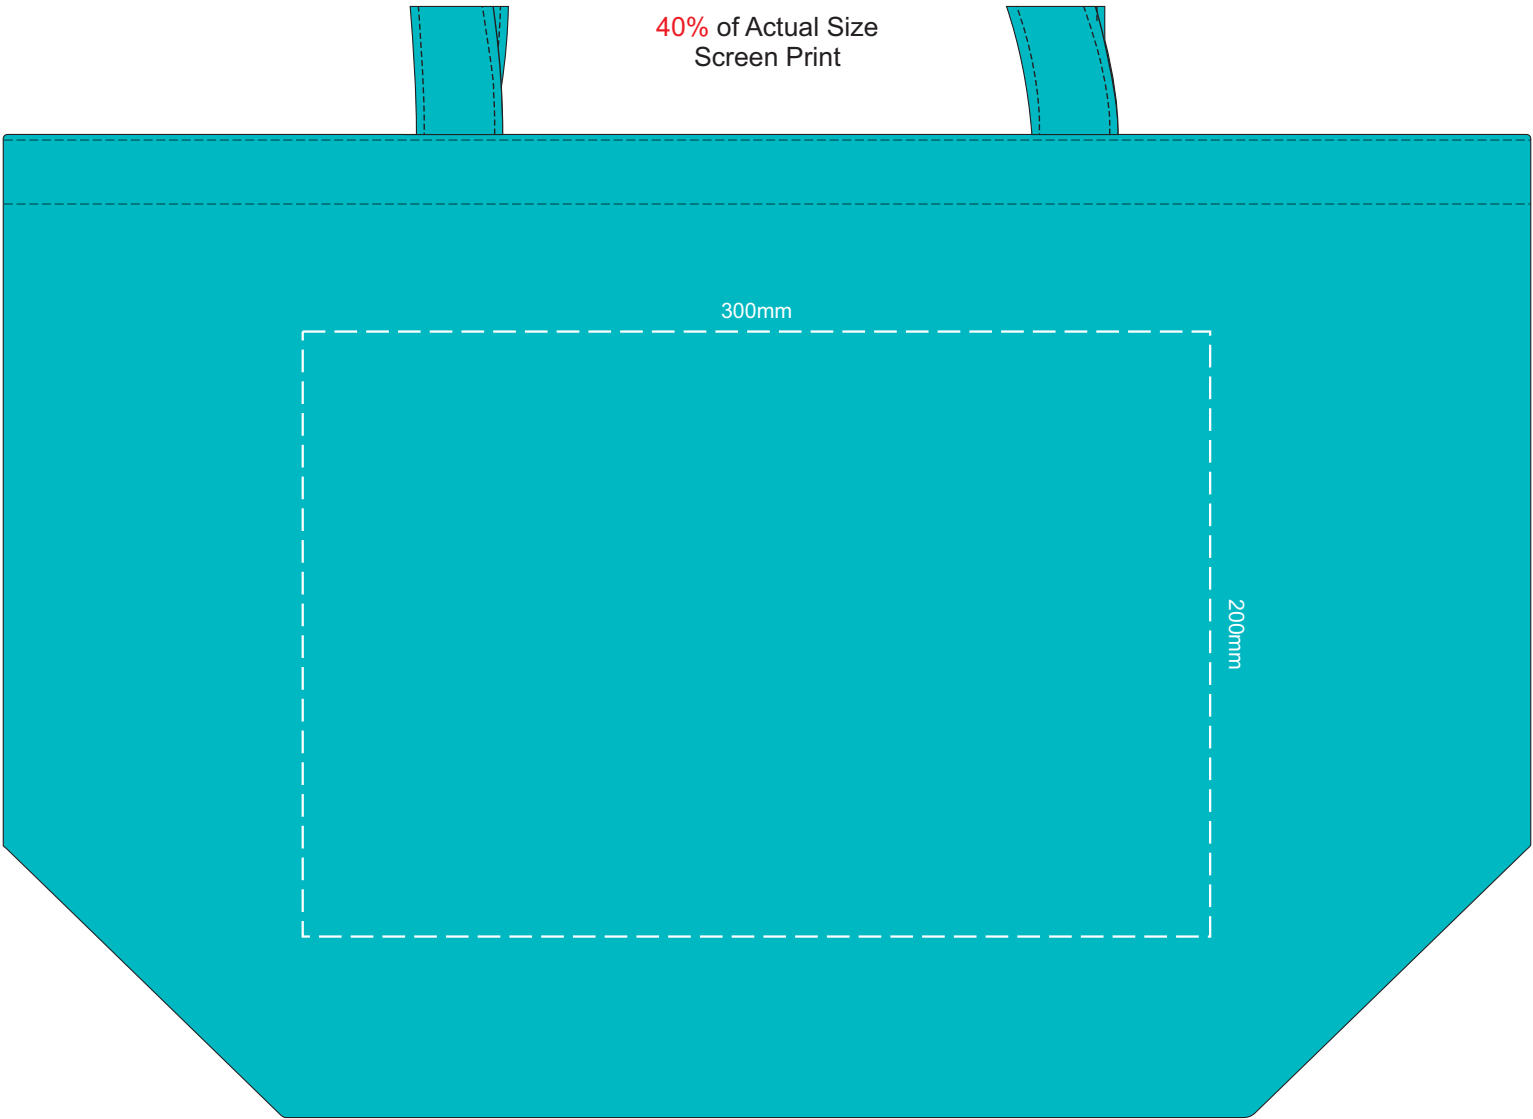

40% of Actual Size
Screen Print

40% of Actual Size
Colourflex Transfer
Faux Embroidery
DigiFlex Transfer