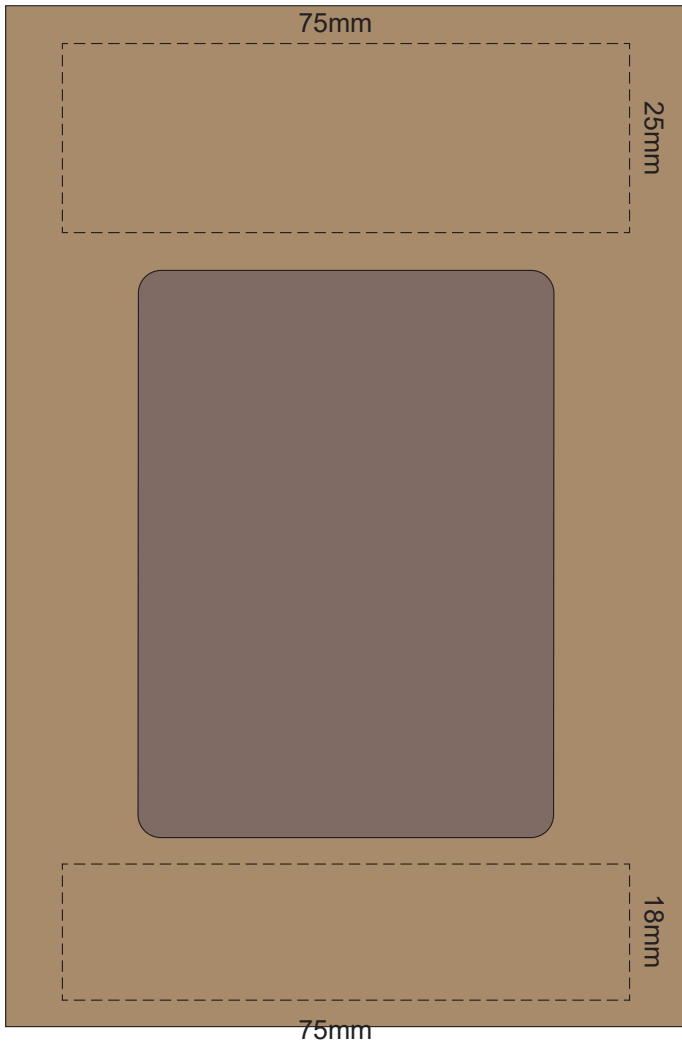

100% of Actual Size
Pad Print

SIDE 1

SIDE 2

100% of Actual Size
Silicone Digital Print

SIDE 1

SIDE 2

100% of Actual Size
Debossed

SIDE 1

SIDE 2

Red Line = Exact opposites of the product
(centre artwork to the red line)

The dimples on the inside of the band can show through in the printing causing a subtle pattern effect in the printing. Because of this we don't recommend printing block or reverse out artwork.

100% of Actual Size
Pad Print (one colour)

100% of Actual Size
Pad Print (one colour)

100% of Actual Size
Digital Packgaing Print

FRONT

TOP VIEW OF LID

Artwork will be printed directly onto the product via CMYK printing (no white), colours will not be vibrant due to white ink not being available for this process.