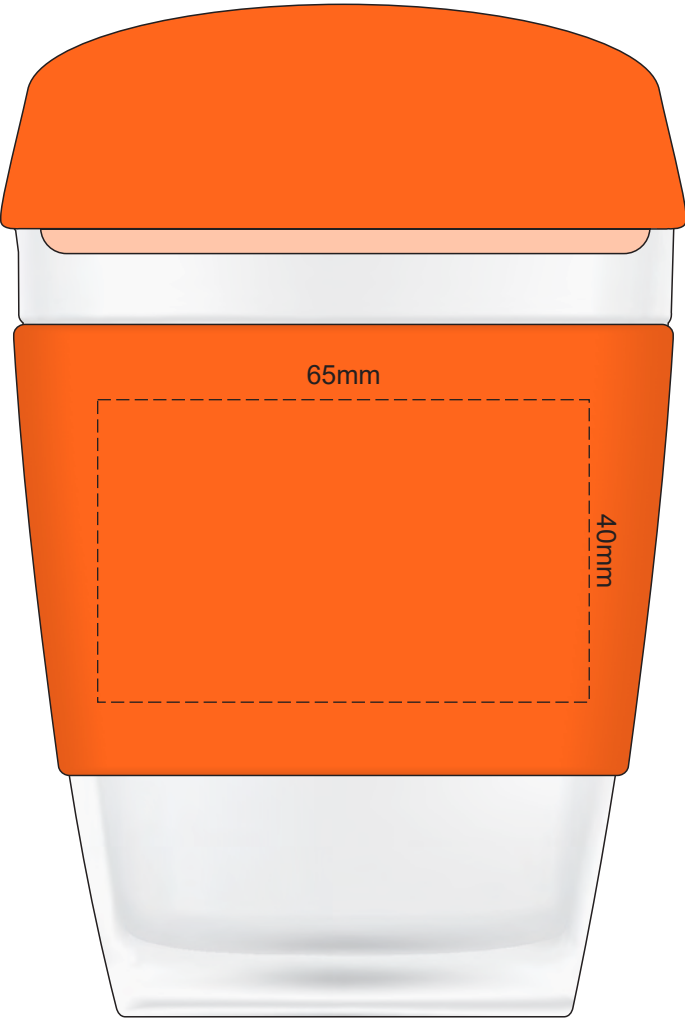

100% of Actual Size
Pad Print

SIDE 1

SIDE 2

100% of Actual Size
Silicone Digital Print

SIDE 1

SIDE 2

100% of Actual Size
Debossed

SIDE 1

SIDE 2

Red Line = Exact opposites of the product
(centre artwork to the red line)

The dimples on the inside of the band can show through in the printing causing a subtle pattern effect in the printing. Because of this we don't recommend printing block or reverse out artwork.

100% of Actual Size
Pad Print (one colour)

100% of Actual Size
Pad Print (one colour)

100% of Actual Size
Digital Packgaing Print

FRONT

TOP VIEW OF LID

Artwork will be printed directly onto the product via CMYK printing (no white), colours will not be vibrant due to white ink not being available for this process.