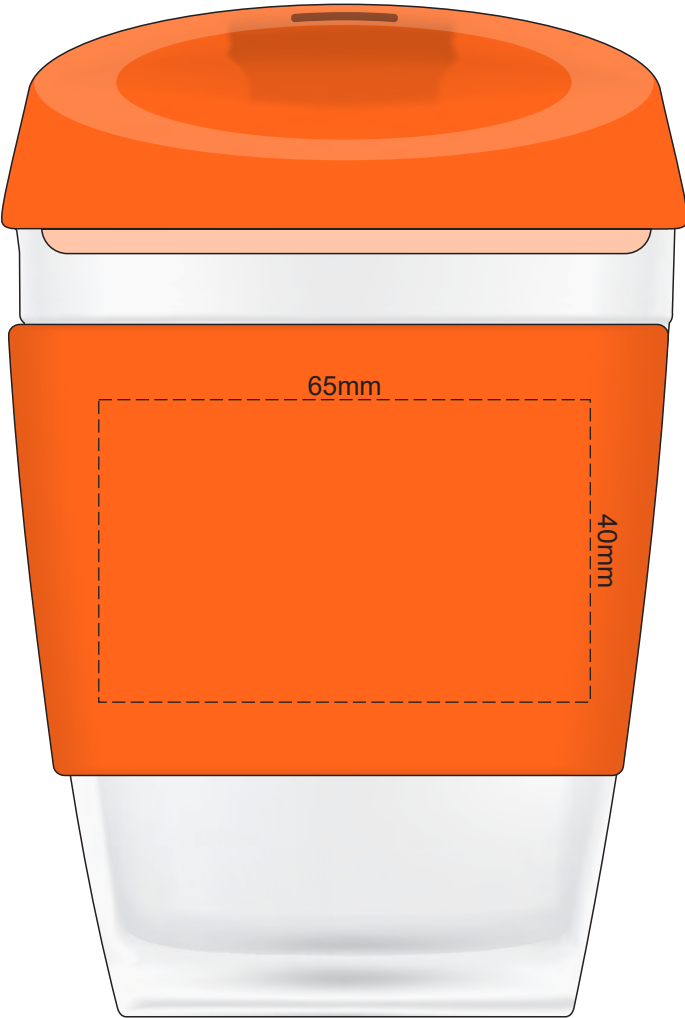

100% of Actual Size
Pad Print

SIDE 1

SIDE 2

100% of Actual Size
Silicone Digital Print

SIDE 1

SIDE 2

100% of Actual Size
Debossed

SIDE 1

SIDE 2

Red Line = Exact opposites of the product
(centre artwork to the red line)

The dimples on the inside of the band can show through in the printing causing a subtle pattern effect in the printing. Because of this we don't recommend printing block or reverse out artwork.

100% of Actual Size
Pad Print (one colour)

100% of Actual Size
Pad Print (one colour)

100% of Actual Size
Digital Packgaing Print

FRONT

TOP VIEW OF LID

Artwork will be printed directly onto the product via CMYK printing (no white), colours will not be vibrant due to white ink not being available for this process.