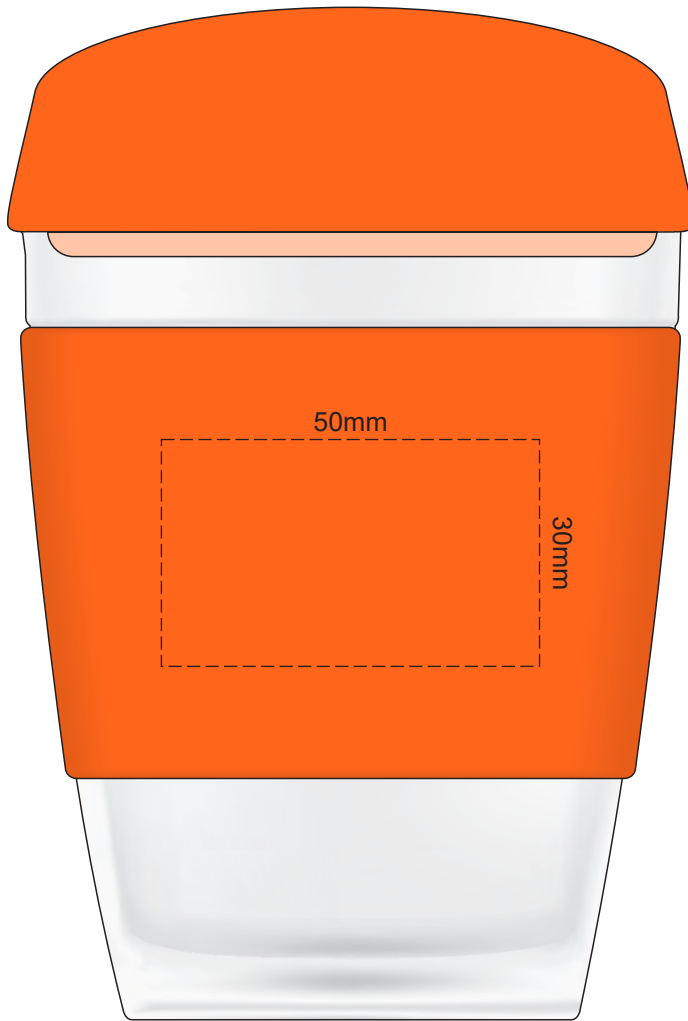

100% of Actual Size
Pad Print

SIDE 1

SIDE 2

100% of Actual Size
Silicone Digital Print

SIDE 1

SIDE 2

100% of Actual Size
Debossed

SIDE 1

SIDE 2

Red Line = Exact opposites of the product
(centre artwork to the red line)

The dimples on the inside of the band can show through in the printing causing a subtle pattern effect in the printing. Because of this we don't recommend printing block or reverse out artwork.

100% of Actual Size
Pad Print (one colour)

100% of Actual Size
Pad Print (one colour)

100% of Actual Size
Digital Packgaing Print

FRONT

TOP VIEW OF LID

Artwork will be printed directly onto the product via CMYK printing (no white), colours will not be vibrant due to white ink not being available for this process.