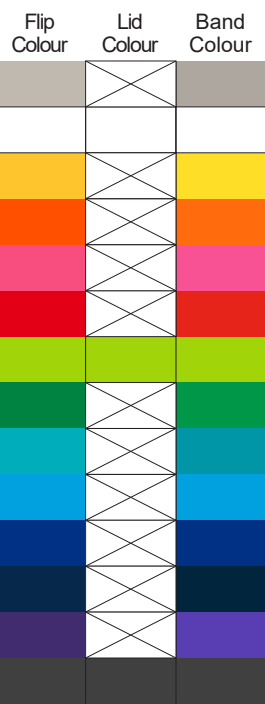

100% of Actual Size  
Pad Print

Flip Colour	Lid Colour	Band Colour
Grey	White with X	Grey
White	White with X	White
Yellow	White with X	Yellow
Orange	White with X	Orange
Pink	White with X	Pink
Red	White with X	Red
Light Green	Light Green	Light Green
Dark Green	White with X	Dark Green
Cyan	White with X	Cyan
Blue	White with X	Blue
Dark Blue	White with X	Dark Blue
Purple	White with X	Purple
Dark Grey	Dark Grey	Dark Grey

100% of Actual Size  
Pad Print

SIDE 1

SIDE 2

100% of Actual Size  
Screen Print (one colour)

42MM  
UNPRINTABLE AREA

220mm

42MM  
UNPRINTABLE AREA  
20mm

100% of Actual Size  
Screen Print (one colour)  
Double Sided Template Front & Back  
220mm

42MM  
UNPRINTABLE AREA

42MM  
UNPRINTABLE AREA  
20mm

Red Line = Exact opposites of the product  
(centre artwork to the red line)

100% of Actual Size  
Silicone Digital Print  
Debossed

SIDE 1

SIDE 2

Flip Colour	Lid Colour	Band Colour
Grey	X	Grey
White	X	White
Orange	X	Yellow
Red	X	Orange
Pink	X	Pink
Red	X	Red
Green	Green	Green
Teal	X	Teal
Blue	X	Blue
Dark Blue	X	Dark Blue
Purple	X	Purple
Dark Grey	X	Dark Grey

**GIFT BOX SLEEVE**

60% of Actual Size  
Digital Print  
393mm

Blue Line = The SIGNIFICANT PRINT AREA  
(Keep all critical images & text within this box)

Black Line = Maximum print area

Pink Line = Bleed off to here