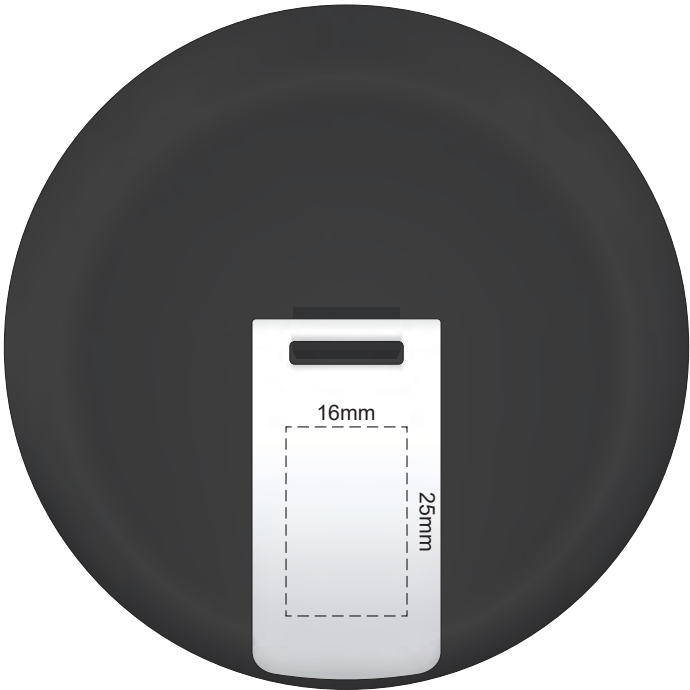

100% of Actual Size  
Pad Print

Flip Colour	Lid Colour	Band Colour
Grey	White with X	Grey
White	White with X	White
Yellow	White with X	Yellow
Orange	White with X	Orange
Pink	White with X	Pink
Red	White with X	Red
Light Green	Light Green	Light Green
Dark Green	White with X	Dark Green
Cyan	White with X	Cyan
Blue	White with X	Blue
Dark Blue	White with X	Dark Blue
Purple	White with X	Purple
Dark Grey	Dark Grey	Dark Grey

100% of Actual Size  
Pad Print

SIDE 1

SIDE 2

100% of Actual Size  
Screen Print (one colour)

42MM  
UNPRINTABLE AREA

220mm

42MM  
UNPRINTABLE AREA  
20mm

100% of Actual Size  
Screen Print (one colour)  
Double Sided Template Front & Back  
220mm

42MM  
UNPRINTABLE AREA

42MM  
UNPRINTABLE AREA  
20mm

Red Line = Exact opposites of the product  
(centre artwork to the red line)

100% of Actual Size  
Silicone Digital Print  
Debossed

SIDE 1

SIDE 2

Flip Colour	Lid Colour	Band Colour
Grey	X	Grey
White	X	White
Orange	X	Yellow
Red	X	Orange
Pink	X	Pink
Red	X	Red
Green	Green	Green
Teal	X	Teal
Blue	X	Blue
Dark Blue	X	Dark Blue
Purple	X	Purple
Dark Grey	X	Dark Grey

**GIFT BOX SLEEVE**

60% of Actual Size  
Digital Print  
393mm

Blue Line = The SIGNIFICANT PRINT AREA  
(Keep all critical images & text within this box)

Black Line = Maximum print area

Pink Line = Bleed off to here