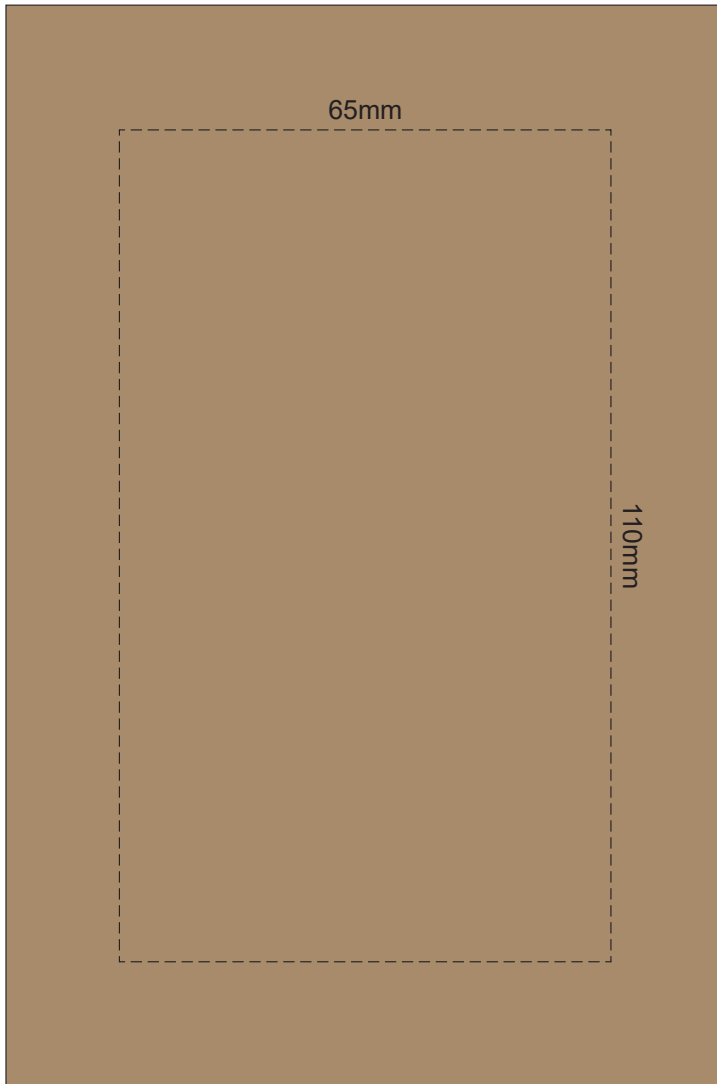

100% of Actual Size
Digital Packaging Print
FRONT

Artwork will be printed directly onto the product via CMYK printing (no white), colours will not be vibrant due to white ink not being available for this process.