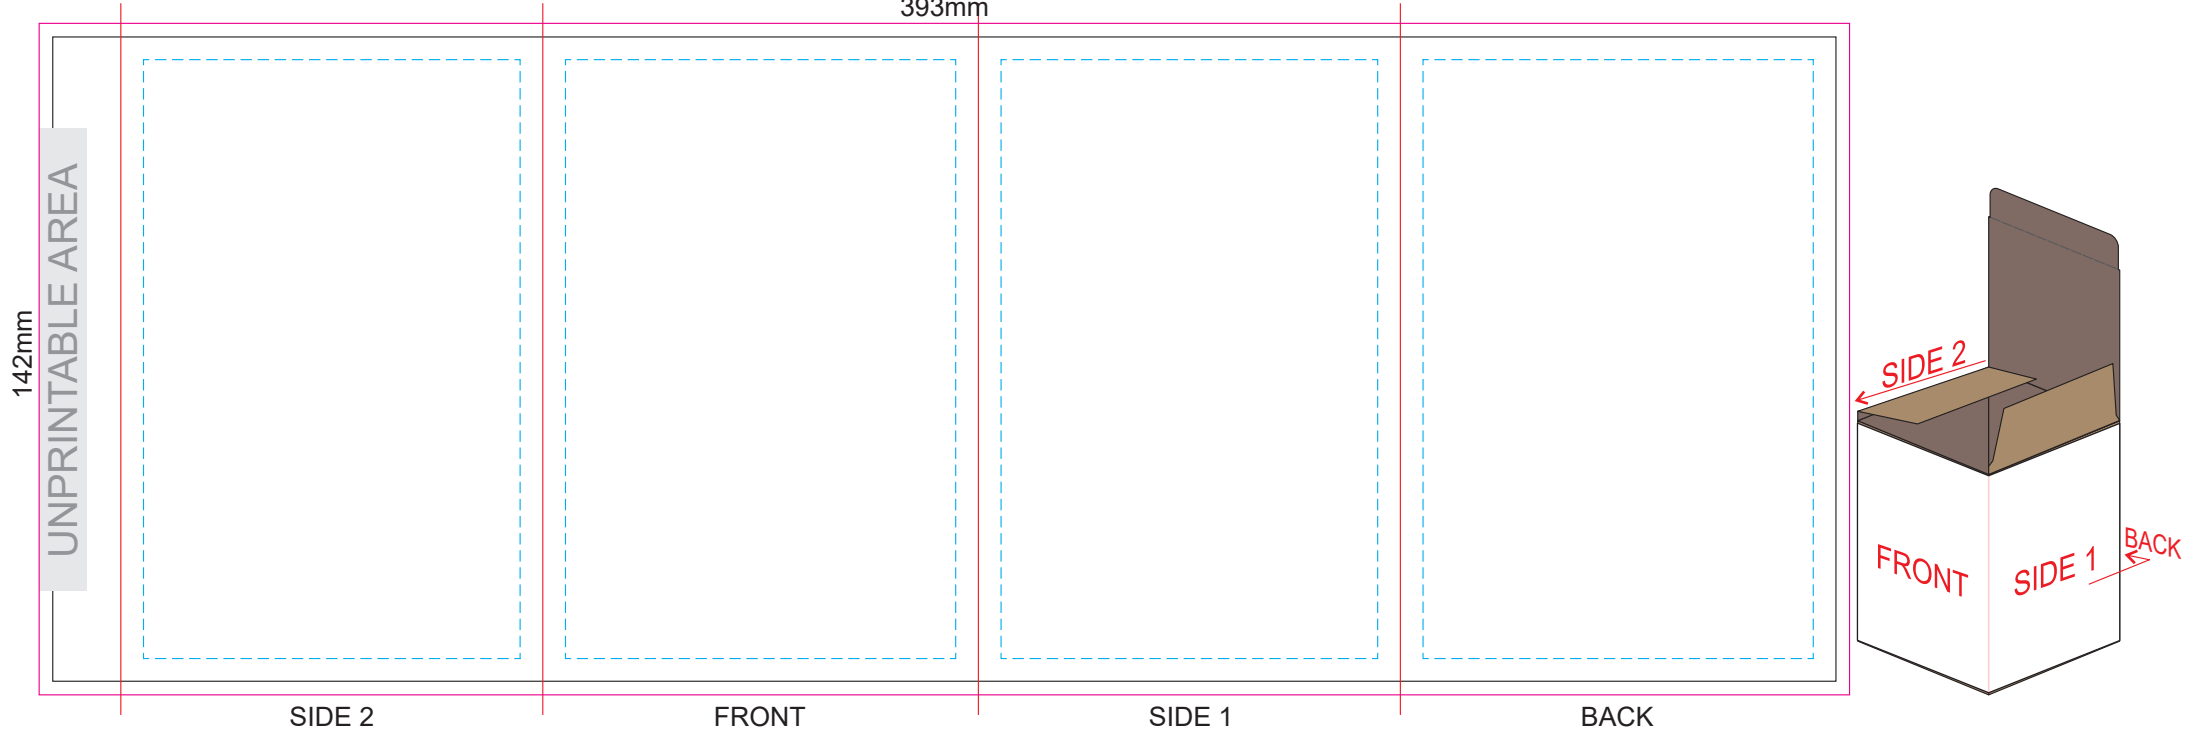

100% of Actual Size  
Pad Print

Flip Colour	Lid Colour	Band Colour
Grey	White with X	Grey
White	White with X	White
Yellow	White with X	Yellow
Orange	White with X	Orange
Pink	White with X	Pink
Red	White with X	Red
Light Green	Light Green	Light Green
Dark Green	White with X	Dark Green
Cyan	White with X	Cyan
Blue	White with X	Blue
Dark Blue	White with X	Dark Blue
Purple	White with X	Purple
Dark Grey	Dark Grey	Dark Grey

100% of Actual Size  
Pad Print

SIDE 1

SIDE 2

100% of Actual Size  
Screen Print (one colour)

42MM  
UNPRINTABLE AREA

220mm

42MM  
UNPRINTABLE AREA  
20mm

100% of Actual Size  
Screen Print (one colour)  
Double Sided Template Front & Back  
220mm

42MM  
UNPRINTABLE AREA

42MM  
UNPRINTABLE AREA  
20mm

Red Line = Exact opposites of the product  
(centre artwork to the red line)

100% of Actual Size  
Silicone Digital Print  
Debossed

SIDE 1

SIDE 2

Flip Colour	Lid Colour	Band Colour
Grey	X	Grey
White	X	White
Orange	X	Yellow
Red	X	Orange
Pink	X	Pink
Red	X	Red
Green	Green	Green
Teal	X	Teal
Blue	X	Blue
Dark Blue	X	Dark Blue
Purple	X	Purple
Dark Grey	X	Dark Grey

**GIFT BOX SLEEVE**

60% of Actual Size  
Digital Print  
393mm

Blue Line = The SIGNIFICANT PRINT AREA  
(Keep all critical images & text within this box)

Black Line = Maximum print area

Pink Line = Bleed off to here