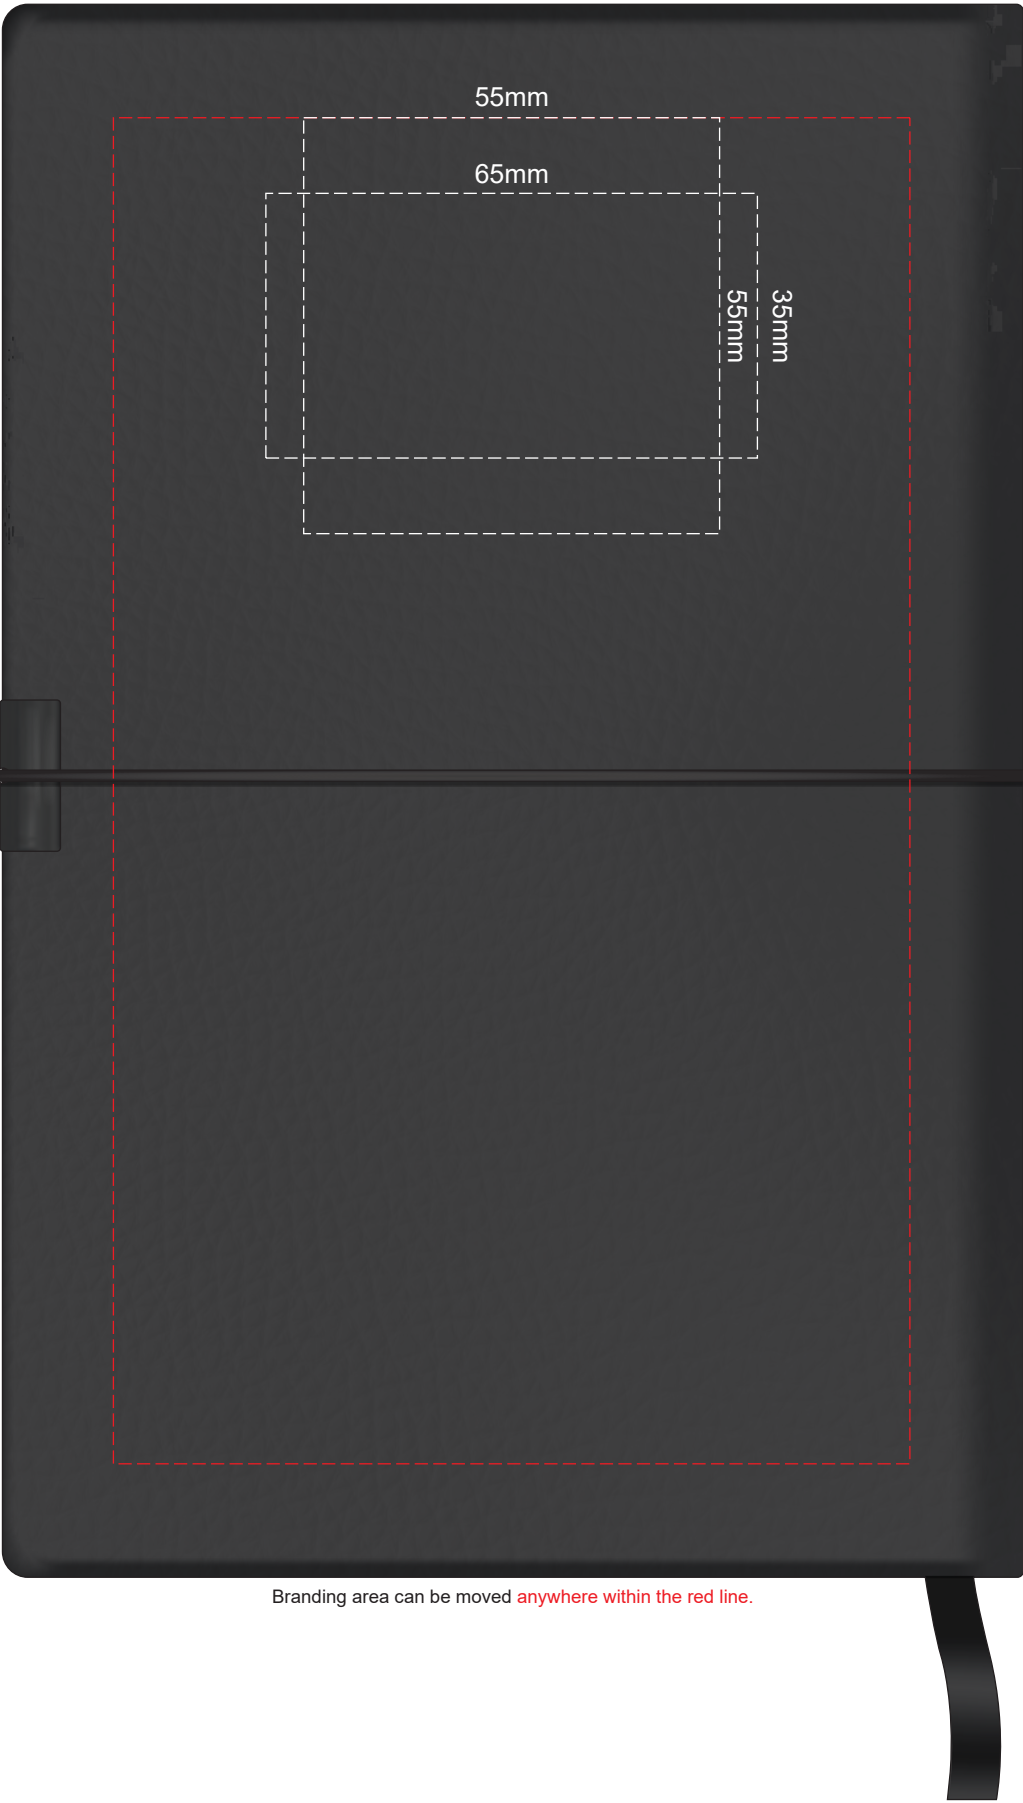

100% of Actual Size
Pad Print

Branding area can be moved anywhere within the red line.

100% of Actual Size
Pad Print

Branding area can be moved **anywhere within the red line.**

100% of Actual Size
Screen Print (one colour)

100% of Actual Size
Debossing
Debossing XL

Print area 110 x 80mm is moveable within the XL deboss area and can rotate to suit.

100% of Actual Size
Pad Print (back)

Branding area can be moved anywhere within the red line.

100% of Actual Size
Screen Print (one colour) - Back