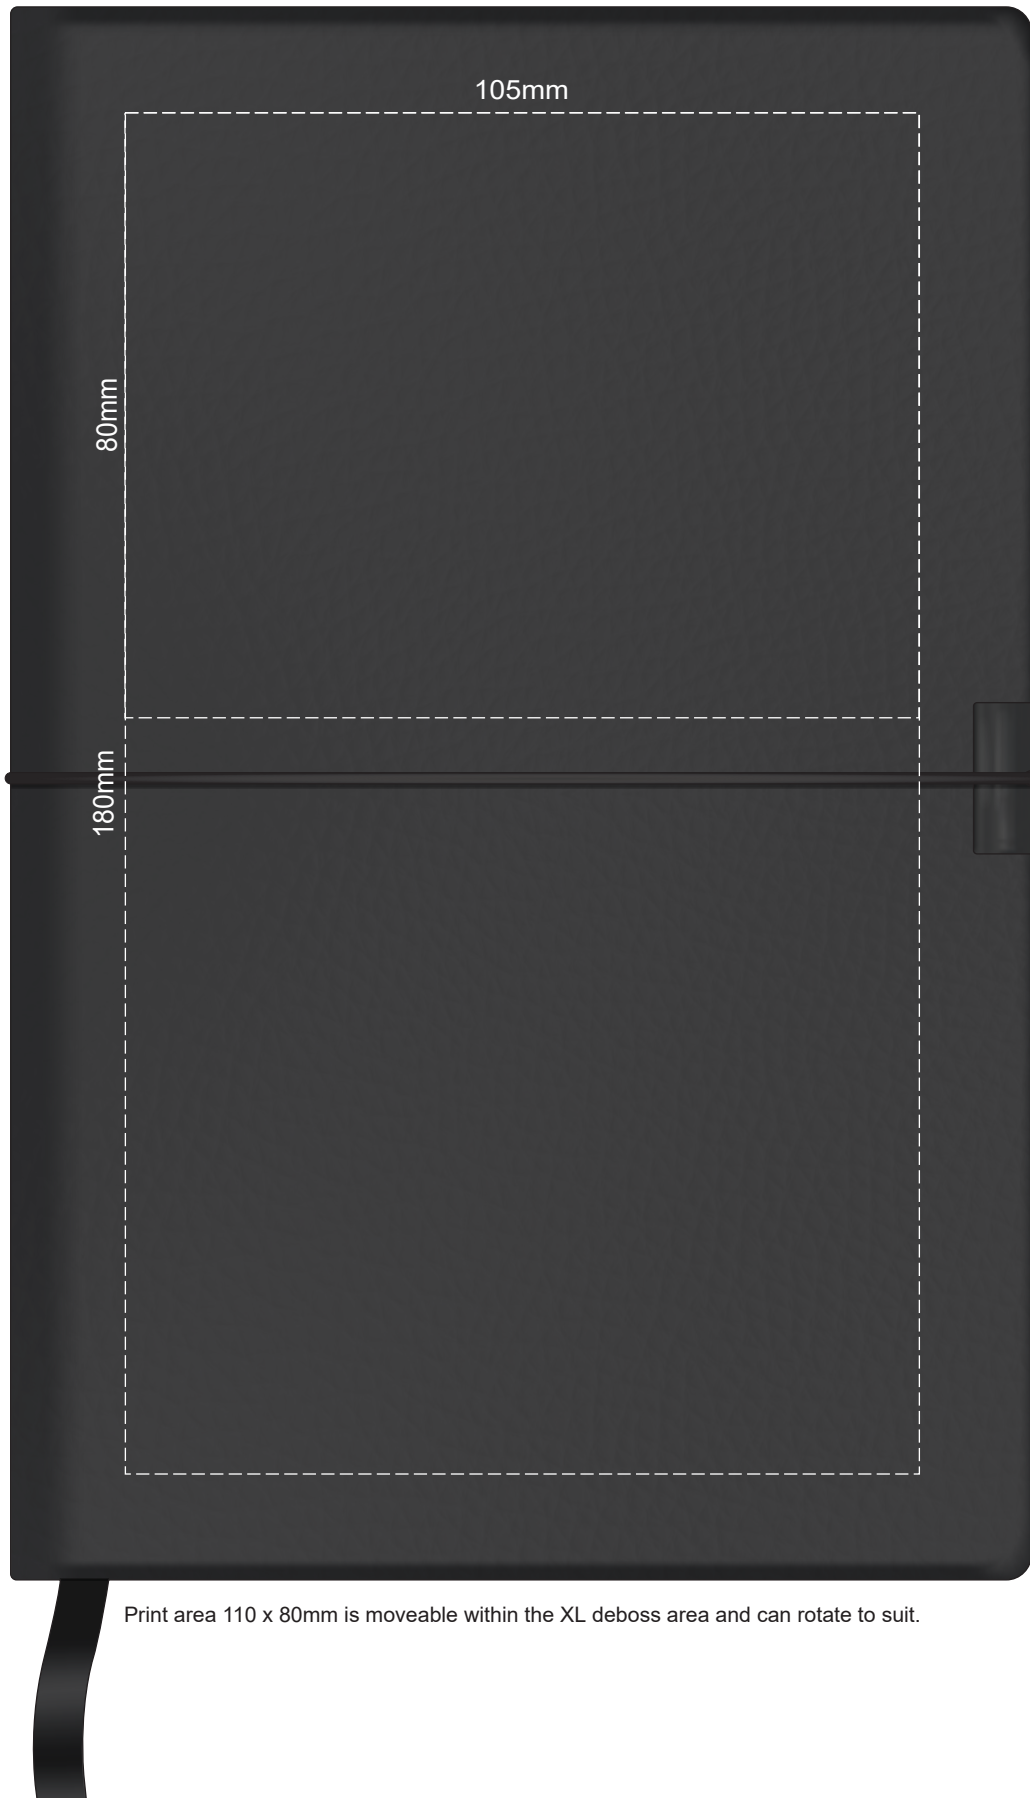

100% of Actual Size
Pad Print

Branding area can be moved anywhere within the red line.

100% of Actual Size
Pad Print

Branding area can be moved **anywhere within the red line.**

100% of Actual Size
Screen Print (one colour)

100% of Actual Size
Debossing
Debossing XL

Print area 110 x 80mm is moveable within the XL deboss area and can rotate to suit.

100% of Actual Size
Pad Print (back)

Branding area can be moved anywhere within the red line.

100% of Actual Size
Screen Print (one colour) - Back