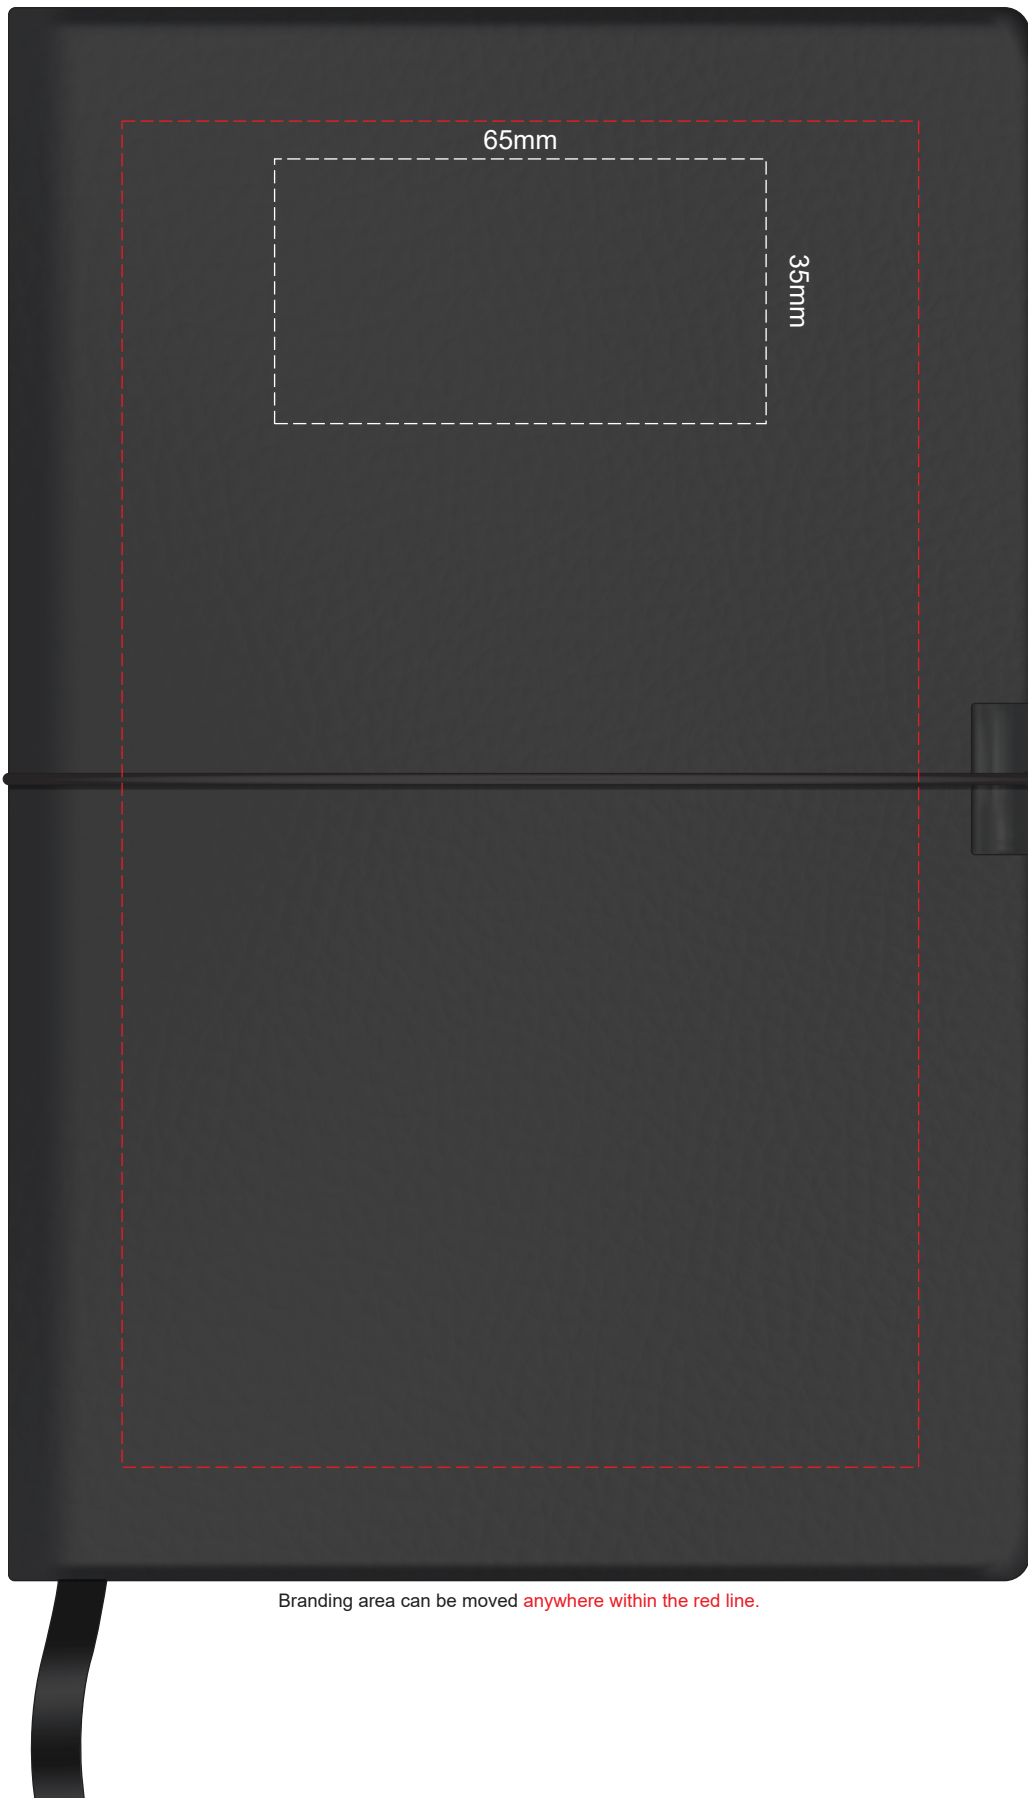

100% of Actual Size
Pad Print

Branding area can be moved anywhere within the red line.

100% of Actual Size
Pad Print

Branding area can be moved **anywhere within the red line.**

100% of Actual Size
Screen Print (one colour)

100% of Actual Size
Debossing
Debossing XL

Print area 110 x 80mm is moveable within the XL deboss area and can rotate to suit.

100% of Actual Size
Pad Print (back)

Branding area can be moved anywhere within the red line.

100% of Actual Size
Screen Print (one colour) - Back