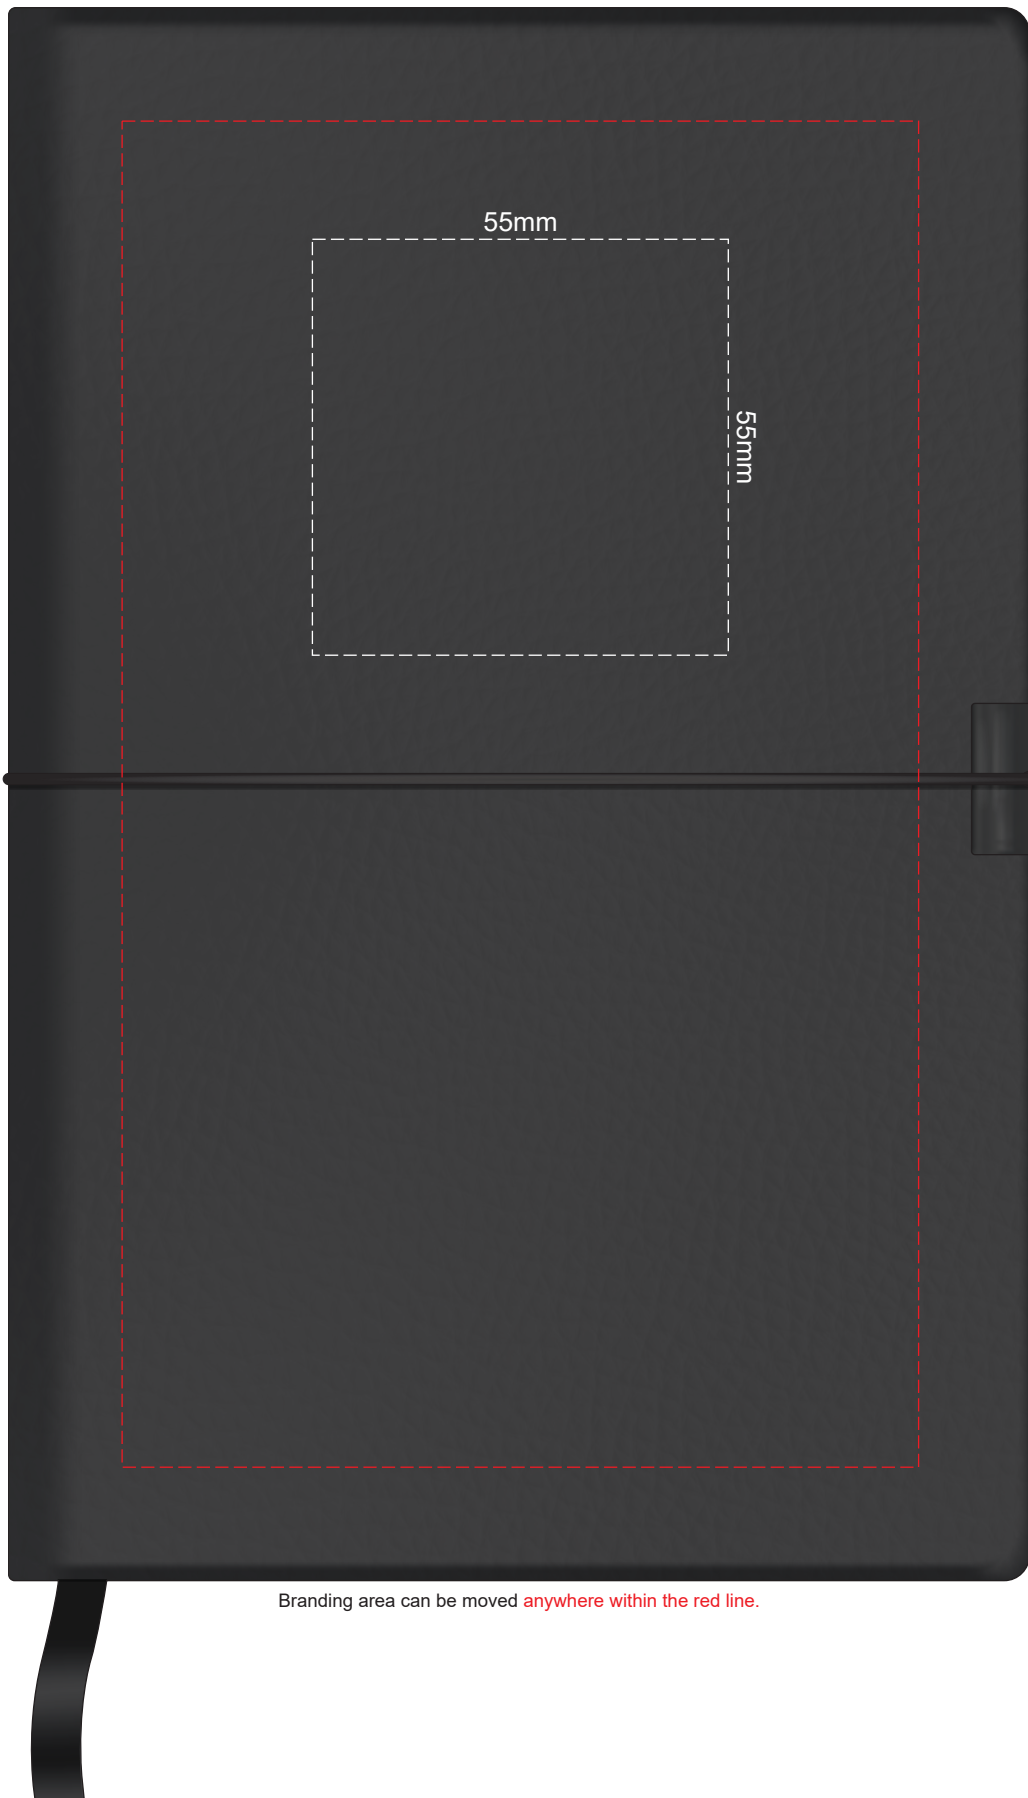

100% of Actual Size
Pad Print

Branding area can be moved anywhere within the red line.

100% of Actual Size
Pad Print

Branding area can be moved **anywhere within the red line.**

100% of Actual Size
Screen Print (one colour)

100% of Actual Size
Debossing
Debossing XL

Print area 110 x 80mm is moveable within the XL deboss area and can rotate to suit.

100% of Actual Size
Pad Print (back)

Branding area can be moved anywhere within the red line.

100% of Actual Size
Screen Print (one colour) - Back