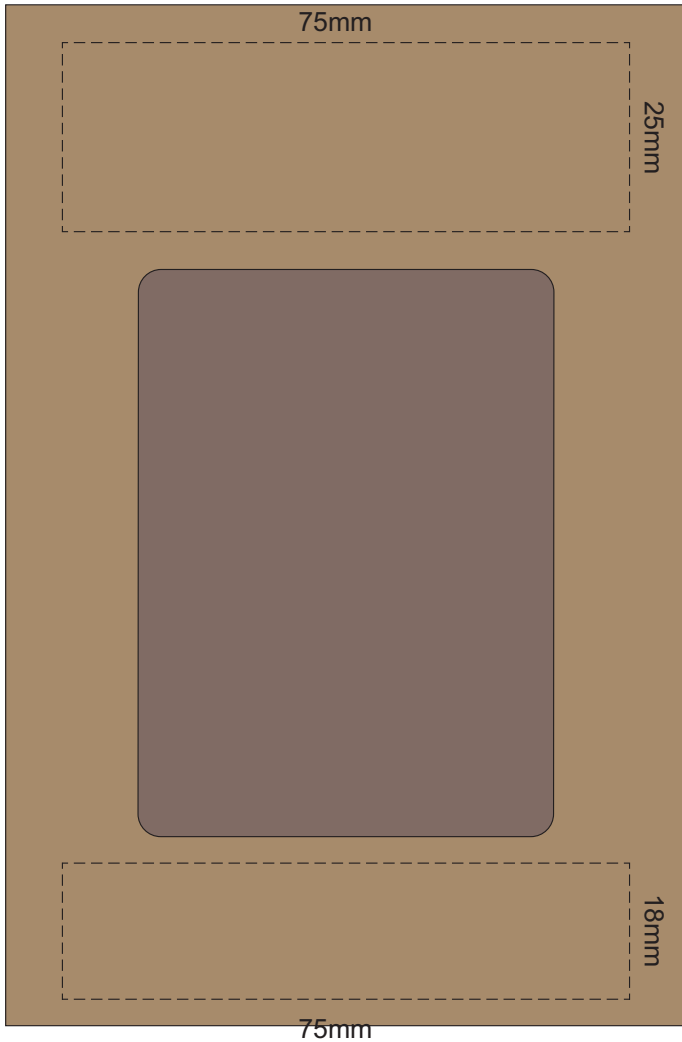

SIDE 1

100% of Actual Size
Pad Print

SIDE 2

100% of Actual Size
Screen Print (one colour)

220mm

15mm
Unprintable Area

15mm
Unprintable Area
40mm

The dimples on the inside of the band can show through in the printing causing a subtle pattern effect in the printing. Because of this we don't recommend printing block or reverse out artwork.

Red Line = Exact opposites of the product
(centre artwork to the red line)

100% of Actual Size
Silicone Digital Print

SIDE 1

SIDE 2

100% of Actual Size
Debossed

SIDE 1

SIDE 2

100% of Actual Size
Pad Print (one colour)

100% of Actual Size
Pad Print (one colour)

100% of Actual Size
Digital Packaging Print

FRONT

100% of Actual Size
Digital Packaging Print

TOP VIEW OF LID

Artwork will be printed directly onto the product via CMYK printing (no white), colours will not be vibrant due to white ink not being available for this process.