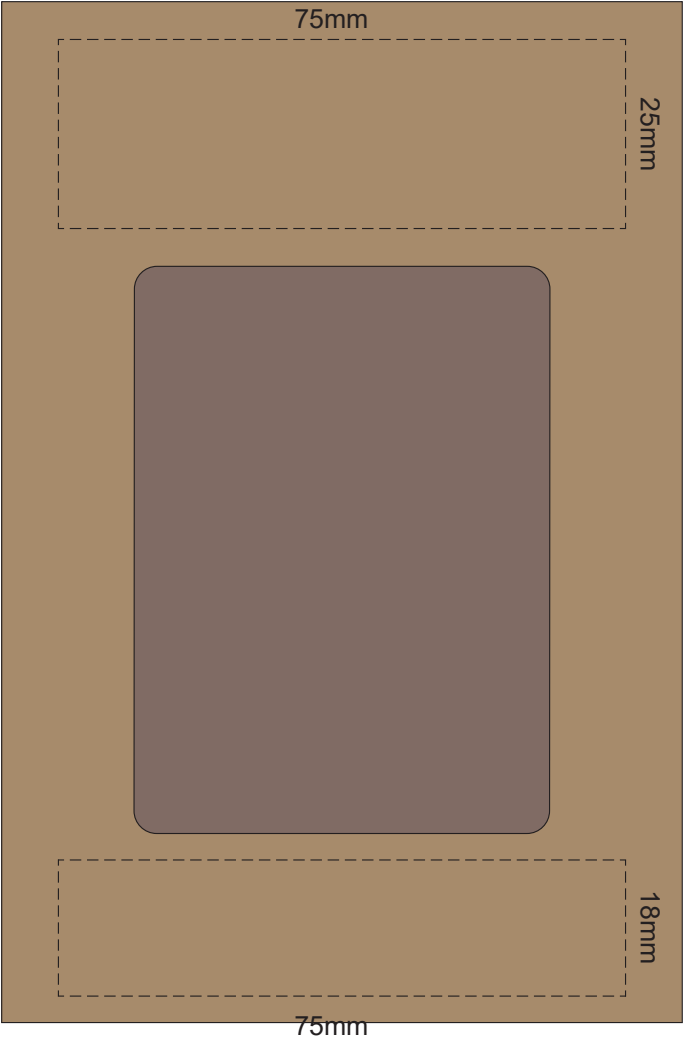

100% of Actual Size
Pad Print

SIDE 1

SIDE 2

100% of Actual Size
Silicone Digital Print

SIDE 1

SIDE 2

100% of Actual Size
Debossed

SIDE 1

SIDE 2

70% of Actual Size
Screen Print (one colour)

The dimples on the inside of the band can show through in the printing causing a subtle pattern effect in the printing. Because of this we don't recommend printing block or reverse out artwork.

70% of Actual Size
Screen Print (one colour)
Double sided template Front & Back

The dimples on the inside of the band can show through in the printing causing a subtle pattern effect in the printing. Because of this we don't recommend printing block or reverse out artwork.

Red Line = Exact opposites of the product
(centre artwork to the red line)

100% of Actual Size
Pad Print (one colour)

100% of Actual Size
Pad Print (one colour)

100% of Actual Size
Digital Packaging Print