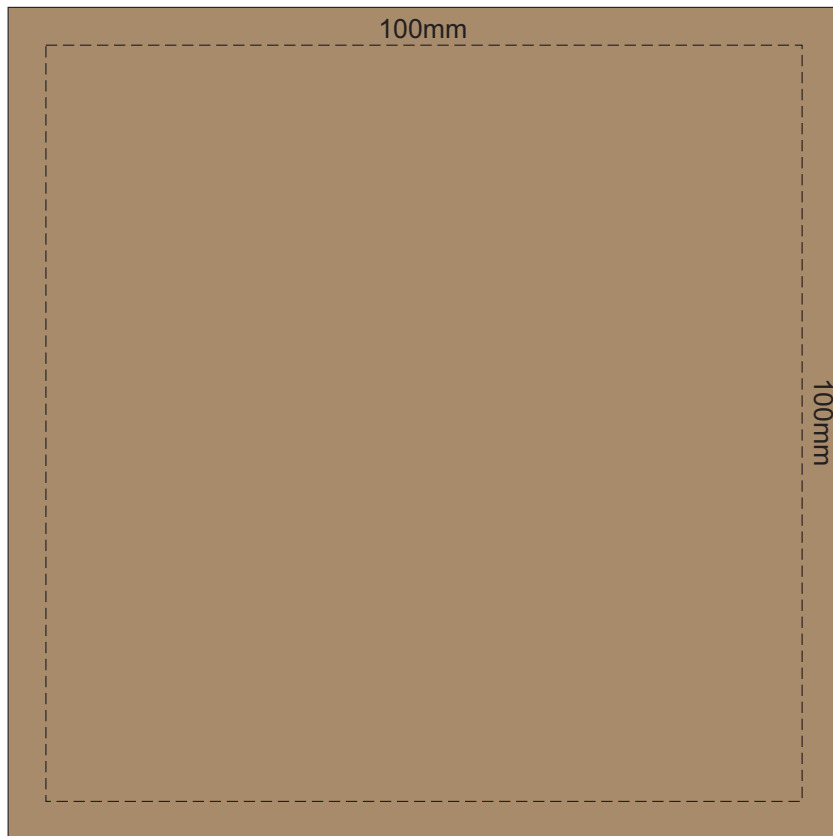

100% of Actual Size
Pad Print

100% of Actual Size
Laser Engraving

 Engrave to a
Shiny Steel Finish

100% of Actual Size
Digital Packaging Print

GIFT BOX
FRONT

Artwork will be printed directly onto the product via CMYK printing (no white), colours will not be vibrant due to white ink not being available for this process.

GIFT BOX SLEEVE

60% of Actual Size
Digital Print
423mm

SIDE 2

FRONT

SIDE 1

BACK

Blue Line = The SIGNIFICANT PRINT AREA
(Keep all critical images & text within this box)
Black Line = Maximum print area
Pink Line = Bleed off to here
Red Line = Fold Line