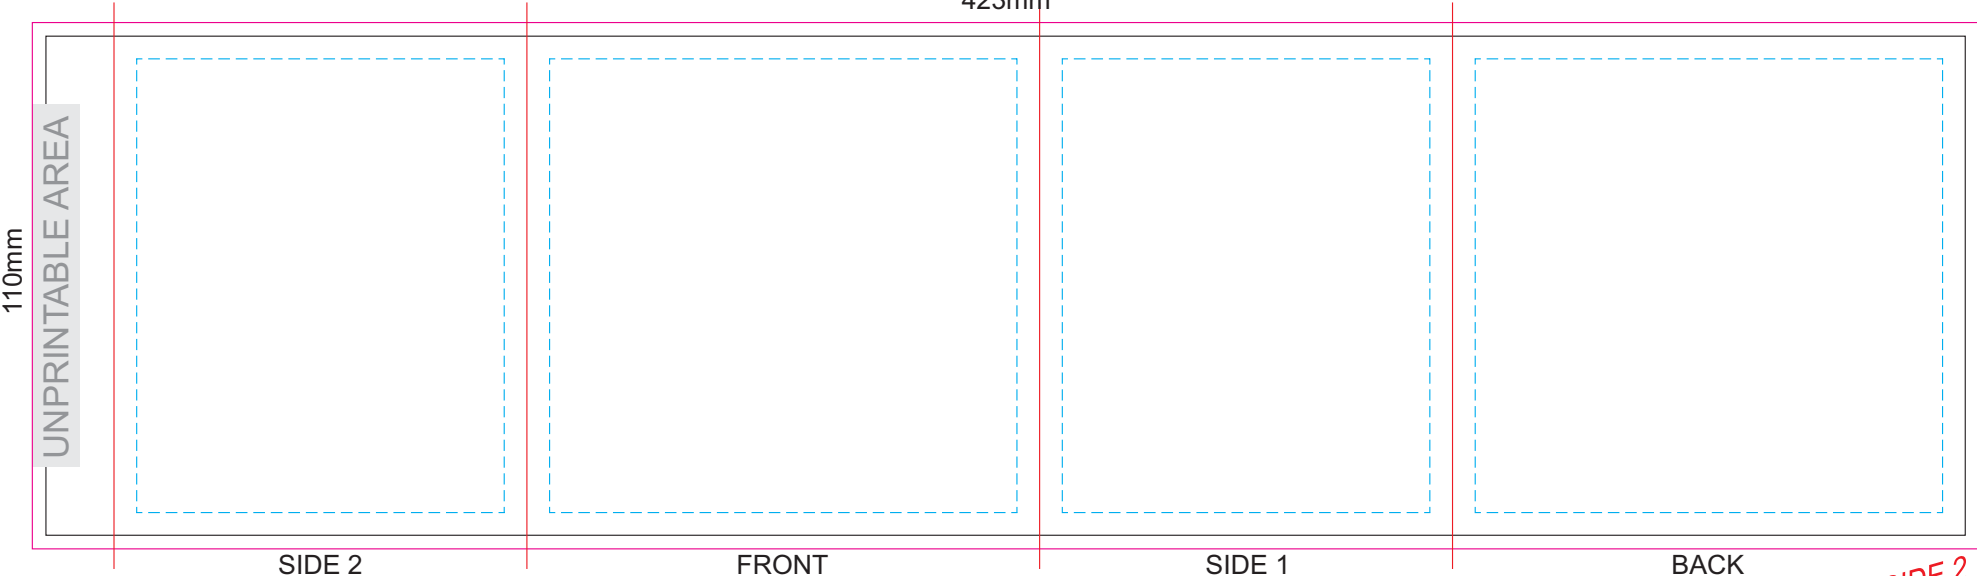

100% of Actual Size
Pad Print

100% of Actual Size
Laser Engraving

 Engrave to a
Shiny Steel Finish

100% of Actual Size
Digital Packaging Print

GIFT BOX
FRONT

Artwork will be printed directly onto the product via CMYK printing (no white), colours will not be vibrant due to white ink not being available for this process.

GIFT BOX SLEEVE

60% of Actual Size
Digital Print
423mm

SIDE 2

FRONT

SIDE 1

BACK

Blue Line = The SIGNIFICANT PRINT AREA
(Keep all critical images & text within this box)
Black Line = Maximum print area
Pink Line = Bleed off to here
Red Line = Fold Line