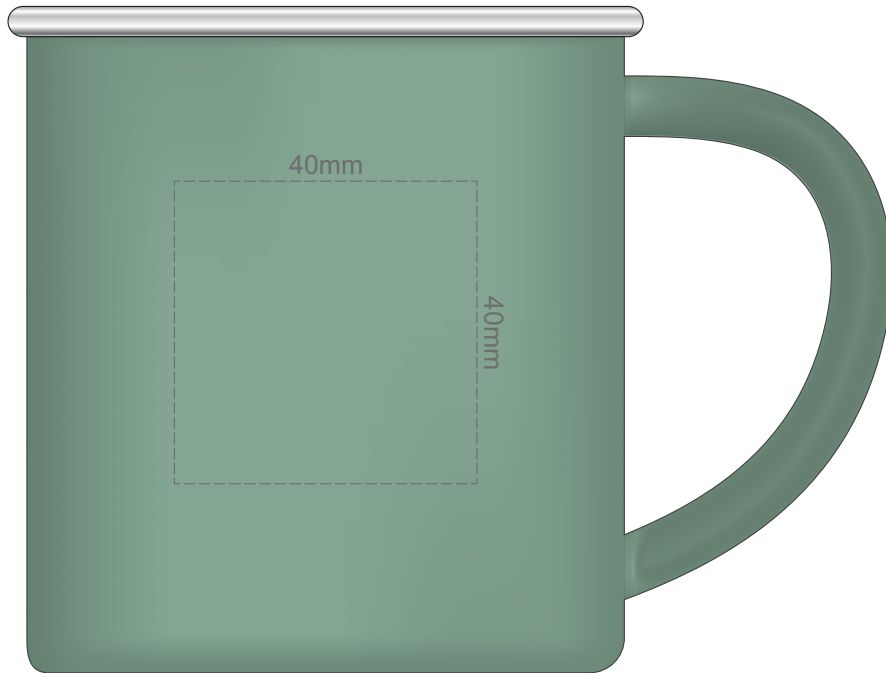

100% of Actual Size
Pad Print

100% of Actual Size
Laser Engraving

 Engrave to a
Shiny Steel Finish

100% of Actual Size
Digital Packaging Print

GIFT BOX
FRONT

Artwork will be printed directly onto the product via CMYK printing (no white), colours will not be vibrant due to white ink not being available for this process.

GIFT BOX SLEEVE

60% of Actual Size
Digital Print
423mm

SIDE 2

FRONT

SIDE 1

BACK

Blue Line = The SIGNIFICANT PRINT AREA
(Keep all critical images & text within this box)
Black Line = Maximum print area
Pink Line = Bleed off to here
Red Line = Fold Line