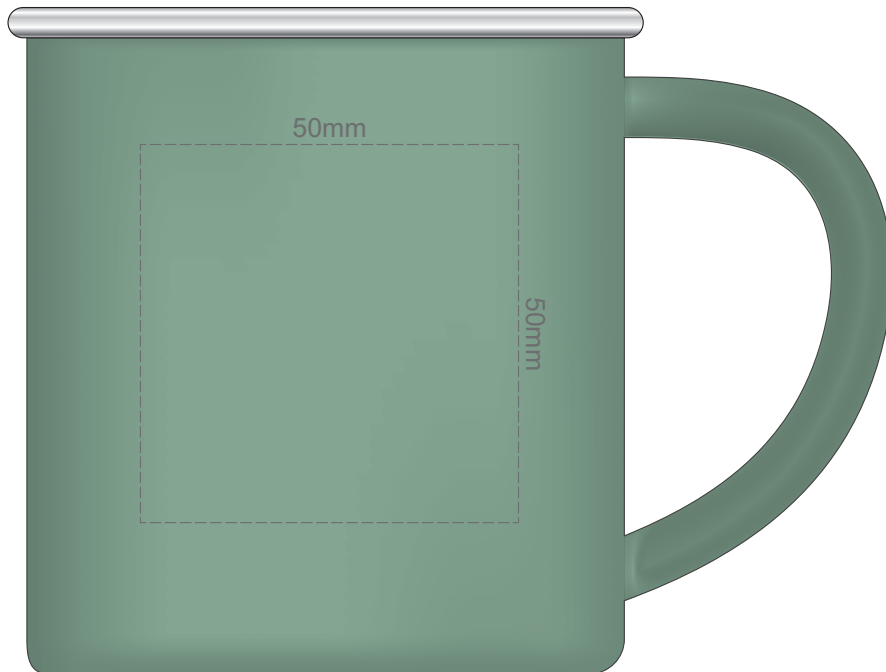

100% of Actual Size
Pad Print

100% of Actual Size
Laser Engraving

 Engrave to a
Shiny Steel Finish

100% of Actual Size
Digital Packaging Print

GIFT BOX
FRONT

Artwork will be printed directly onto the product via CMYK printing (no white), colours will not be vibrant due to white ink not being available for this process.

GIFT BOX SLEEVE

60% of Actual Size
Digital Print
423mm

SIDE 2

FRONT

SIDE 1

BACK

Blue Line = The SIGNIFICANT PRINT AREA
(Keep all critical images & text within this box)
Black Line = Maximum print area
Pink Line = Bleed off to here
Red Line = Fold Line