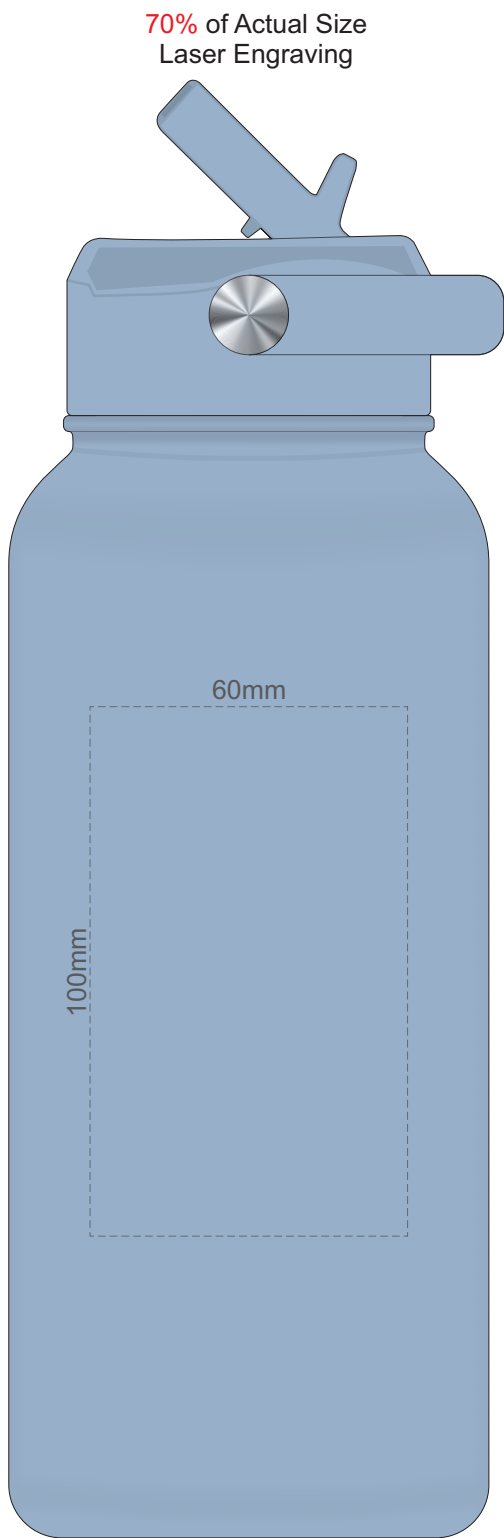

100% of Actual Size  
Pad Print

Branding area can be moved anywhere within the red line.

70% of Actual Size  
Screen Print  
(One colour only)

250mm

Approximately 17mm unprintable area  
140mm

Approximately 17mm unprintable area

Red Line = Exact opposites of the product (centre artwork to the red line)

**Please note:** As the printing process is done with the removal of the lid, exact alignment to the lid can't be guaranteed, and there will be variations in logo positioning between items.

70% of Actual Size  
Rotary Digital  
(Gloss Finish)

280mm

140mm  
Approximately 2mm unprintable area

Approximately 2mm unprintable area

Red Line = Exact opposites of the product  
(centre artwork to the red line)