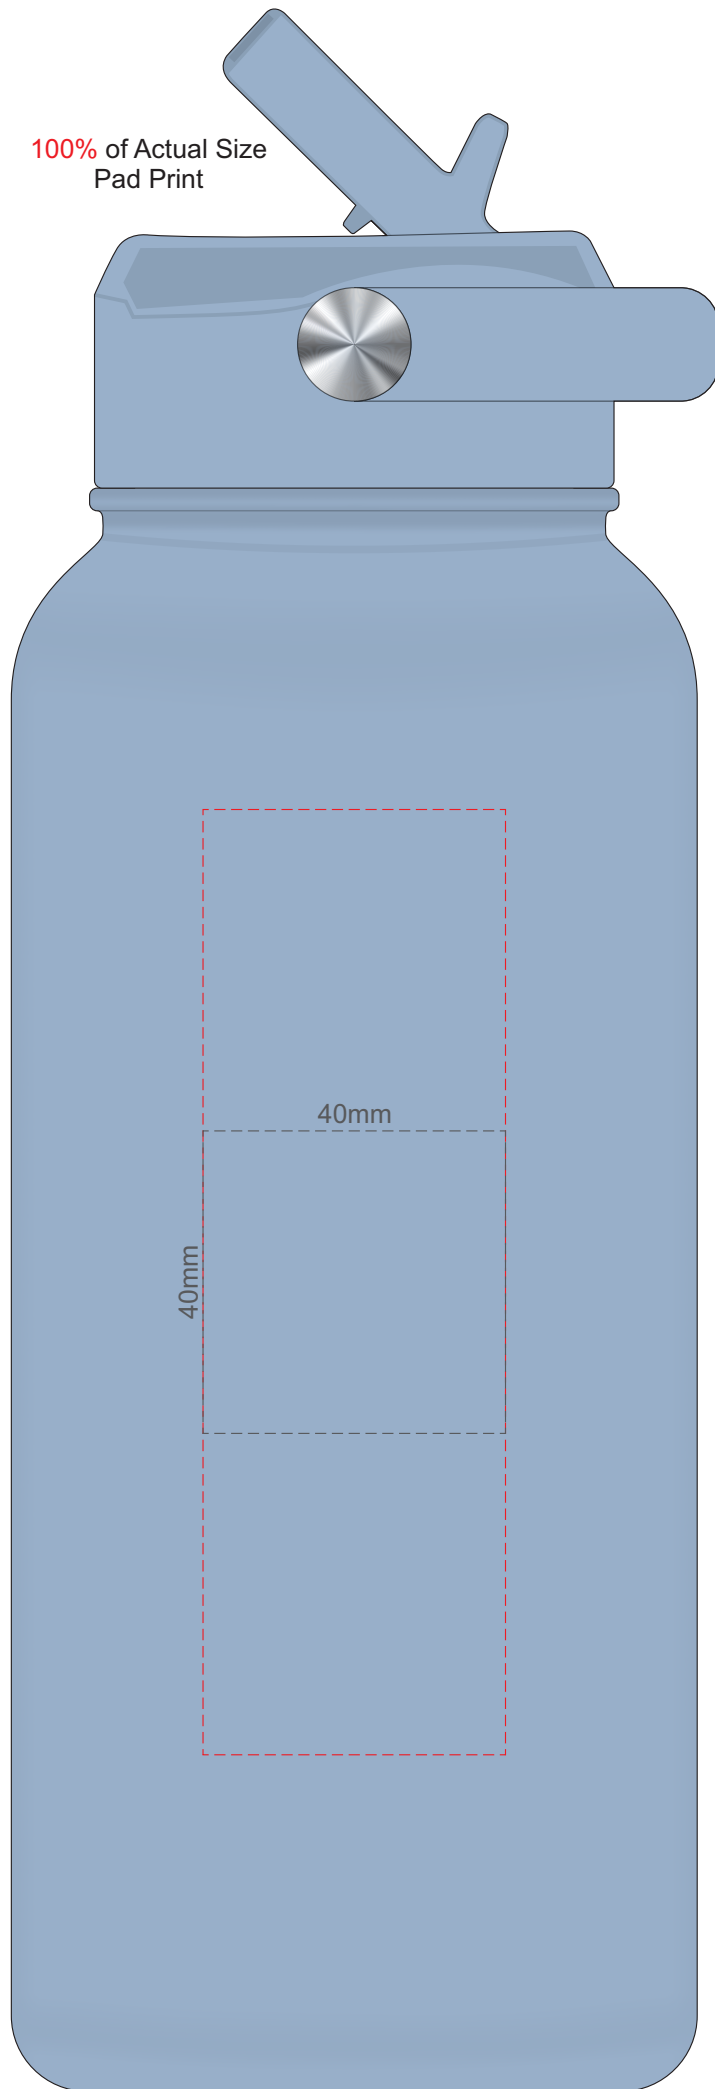

100% of Actual Size  
Pad Print

Branding area can be moved anywhere within the red line.

70% of Actual Size  
Screen Print  
(One colour only)

250mm

Approximately 17mm unprintable area  
140mm

Approximately 17mm unprintable area

Red Line = Exact opposites of the product (centre artwork to the red line)

**Please note:** As the printing process is done with the removal of the lid, exact alignment to the lid can't be guaranteed, and there will be variations in logo positioning between items.

70% of Actual Size  
Rotary Digital  
(Gloss Finish)

280mm

140mm  
Approximately 2mm unprintable area

Approximately 2mm unprintable area

Red Line = Exact opposites of the product  
(centre artwork to the red line)