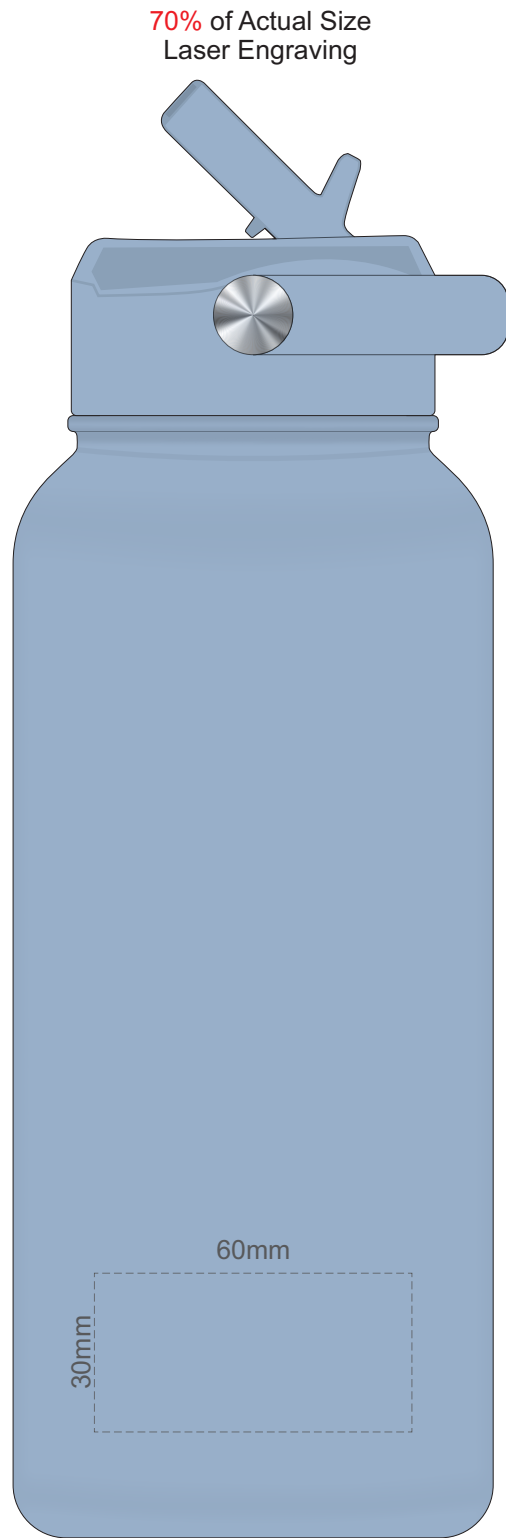

100% of Actual Size  
Pad Print

Branding area can be moved anywhere within the red line.

70% of Actual Size  
Screen Print  
(One colour only)

250mm

Approximately 17mm unprintable area  
140mm

Approximately 17mm unprintable area

Red Line = Exact opposites of the product (centre artwork to the red line)

**Please note:** As the printing process is done with the removal of the lid, exact alignment to the lid can't be guaranteed, and there will be variations in logo positioning between items.

70% of Actual Size  
Rotary Digital  
(Gloss Finish)

280mm

140mm  
Approximately 2mm unprintable area

Approximately 2mm unprintable area

Red Line = Exact opposites of the product  
(centre artwork to the red line)