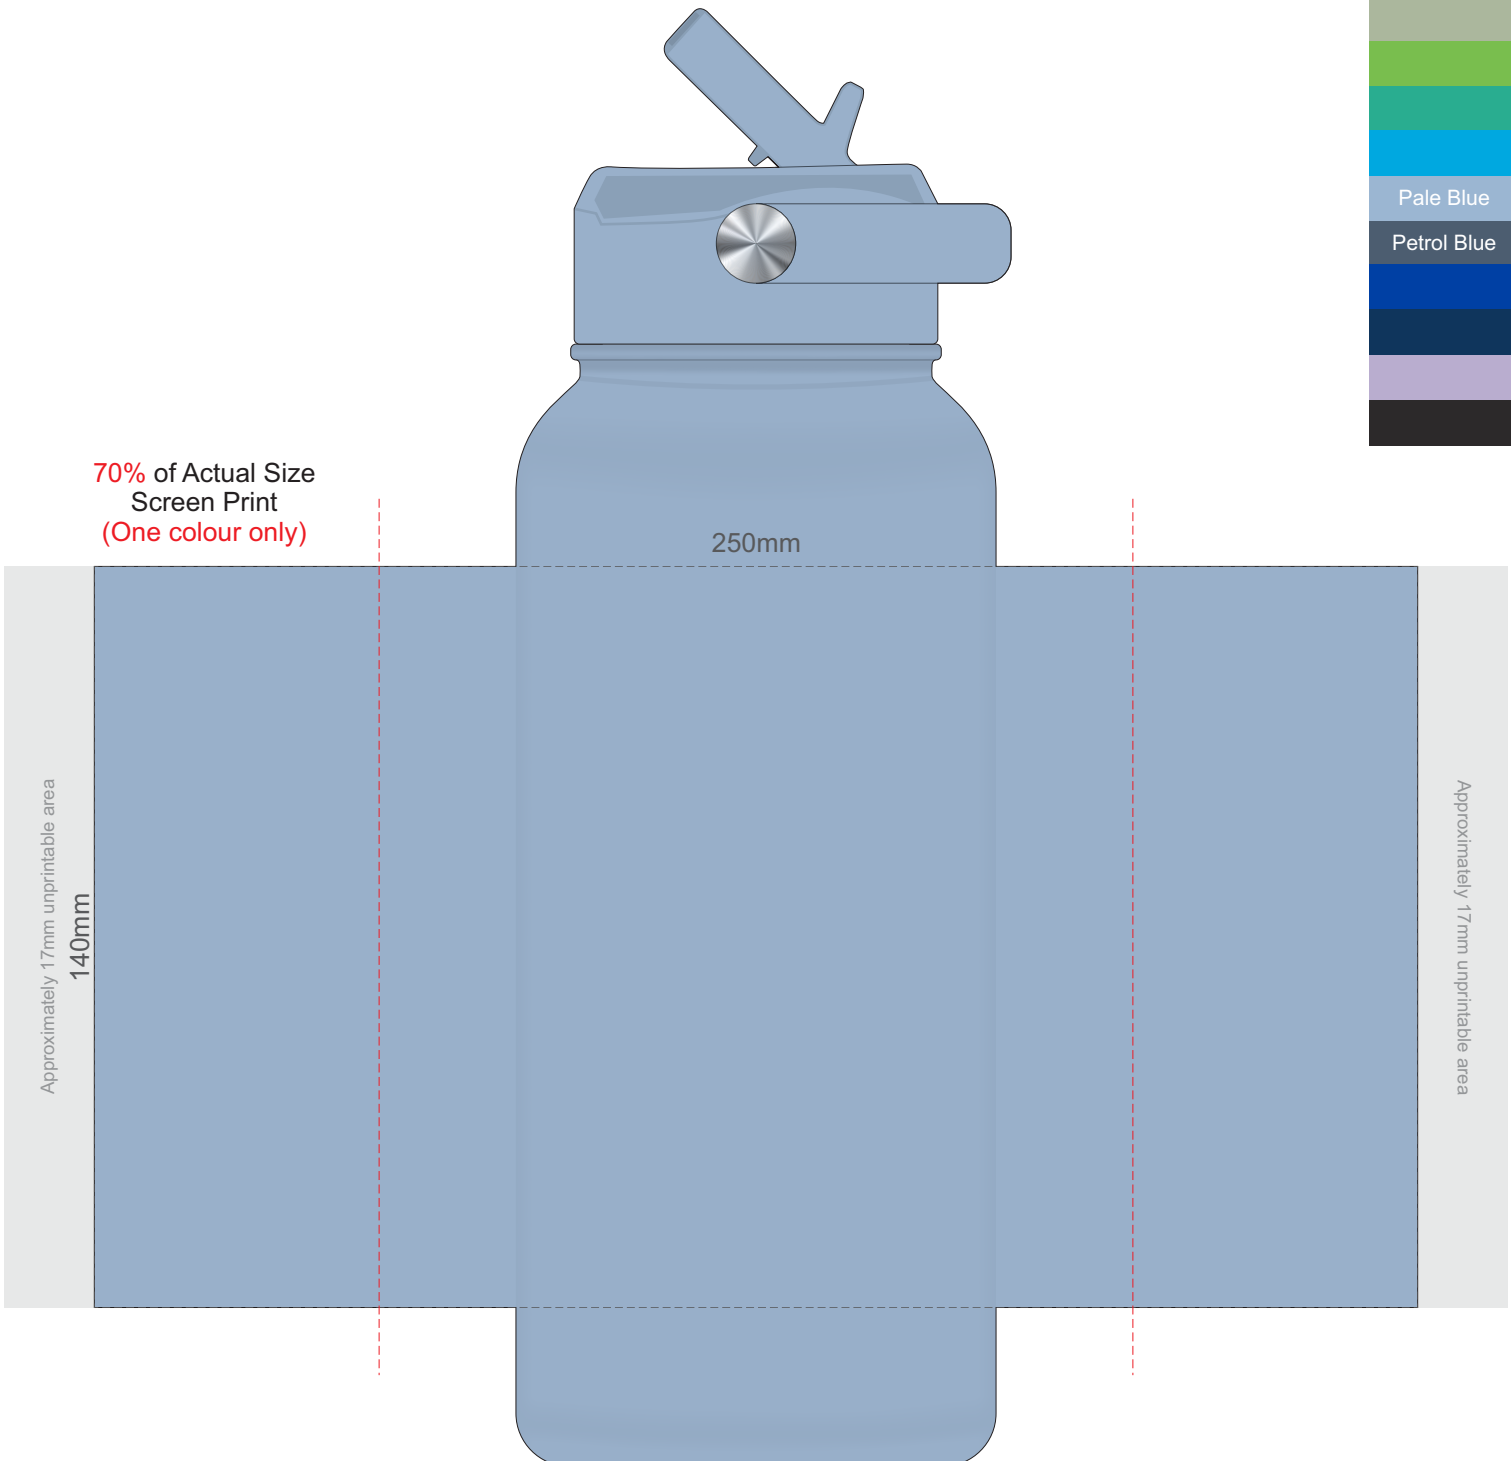

100% of Actual Size  
Pad Print

Branding area can be moved anywhere within the red line.

70% of Actual Size  
Screen Print  
(One colour only)

250mm

Approximately 17mm unprintable area  
140mm

Approximately 17mm unprintable area

Red Line = Exact opposites of the product (centre artwork to the red line)

**Please note:** As the printing process is done with the removal of the lid, exact alignment to the lid can't be guaranteed, and there will be variations in logo positioning between items.

70% of Actual Size  
Rotary Digital  
(Gloss Finish)

280mm

140mm  
Approximately 2mm unprintable area

Approximately 2mm unprintable area

Red Line = Exact opposites of the product  
(centre artwork to the red line)