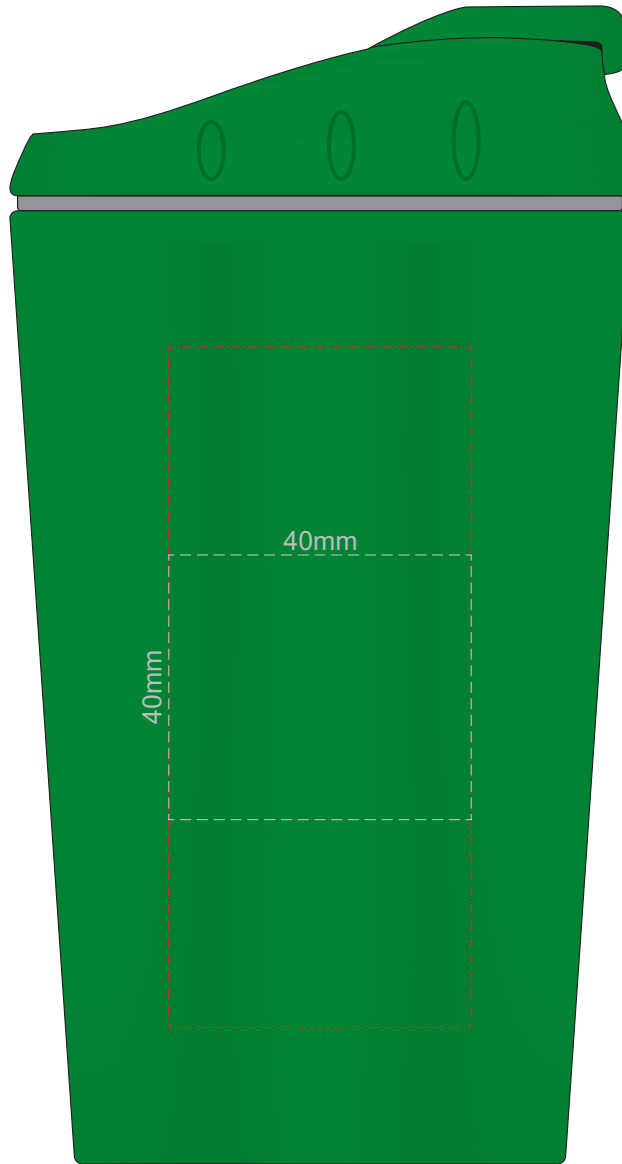

100% of Actual Size  
Pad Print

Branding area can be moved anywhere within the red line.

100% of Actual Size  
Laser Engraving

Branding area can be moved **anywhere within the red line.**

Shiny Stainless Steel Finish

100% of Actual Size  
Screen Print  
(One Colour Only)

227mm

Approximately 15mm unprintable area

105mm

Approximately 15mm unprintable area

Red Line = Exact opposites of the product  
(centre artwork to the red line)

100% of Actual Size  
Digital Rotary  
(Gloss Finish)

252mm

105mm  
Approximately 2.5mm unprintable area

Approximately 2.5mm unprintable area

Red Line = Exact opposites of the product  
(centre artwork to the red line)