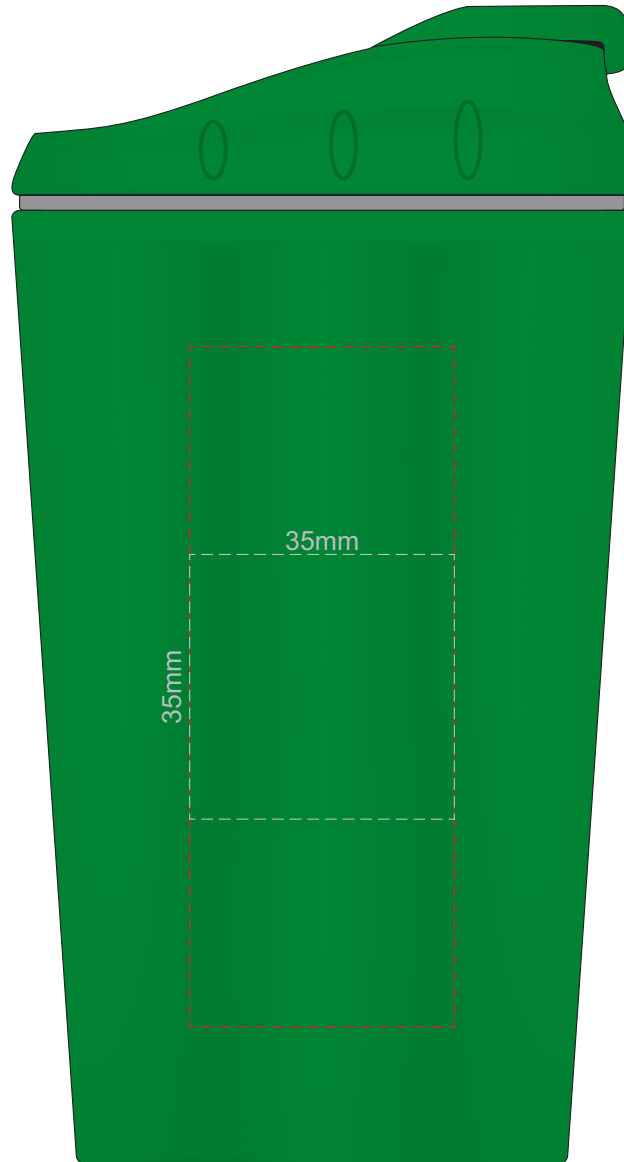

100% of Actual Size  
Pad Print

Branding area can be moved anywhere within the red line.

100% of Actual Size  
Laser Engraving

Branding area can be moved **anywhere within the red line.**

Shiny Stainless Steel Finish

100% of Actual Size  
Screen Print  
(One Colour Only)

227mm

Approximately 15mm unprintable area

105mm

Approximately 15mm unprintable area

Red Line = Exact opposites of the product  
(centre artwork to the red line)

100% of Actual Size  
Digital Rotary  
(Gloss Finish)

252mm

105mm  
Approximately 2.5mm unprintable area

Approximately 2.5mm unprintable area

Red Line = Exact opposites of the product  
(centre artwork to the red line)