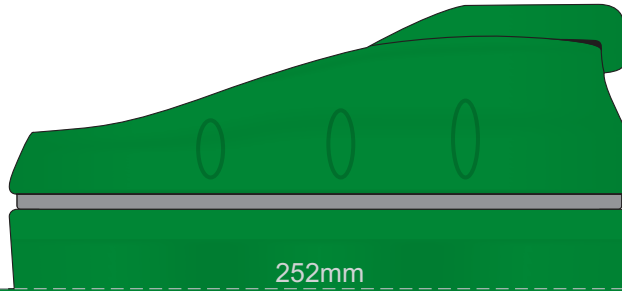

100% of Actual Size  
Pad Print

Branding area can be moved anywhere within the red line.

100% of Actual Size  
Laser Engraving

Branding area can be moved **anywhere within the red line.**

Shiny Stainless Steel Finish

100% of Actual Size  
Screen Print  
(One Colour Only)

227mm

Approximately 15mm unprintable area

105mm

Approximately 15mm unprintable area

Red Line = Exact opposites of the product  
(centre artwork to the red line)

100% of Actual Size  
Digital Rotary  
(Gloss Finish)

252mm

105mm  
Approximately 2.5mm unprintable area

Approximately 2.5mm unprintable area

Red Line = Exact opposites of the product  
(centre artwork to the red line)